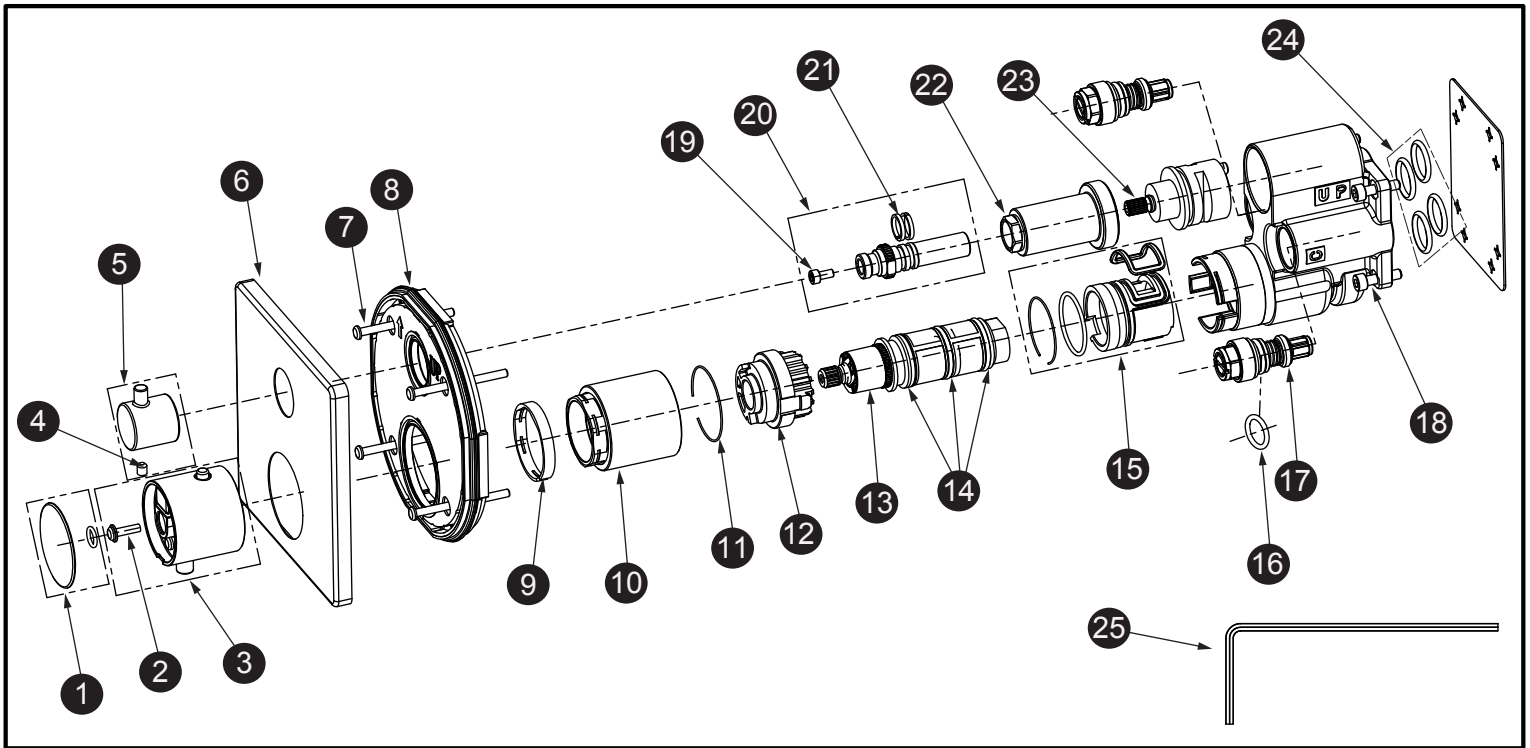

Thermostatic w/ 2-Way Shutoff Diverter Valve (Square)

Item	Part	Description
1*	THP5215#\$\$	Handle Cap
2	THP5216	Screw
3*	THP5217#\$\$	Temperature Control Handle
4	THP5233	Set Screw
5*	THP5234#\$\$	Diverter Handle
6*	THP5246#\$\$	Trim
7	THP5219	Screw (4pcs/pkg)
8	THP5236	Lining Plate
9	THP5221	Snap Ring
10*	THP5222#\$\$	Cartridge Sleeve
11	THP5223	Snap Ring
12	THP5224	Temperature Limiter
13	THP5225	Thermostat Cartridge
14	THP5226	O-Ring (3pcs/pkg)
15	THP5227	Inner Sleeve
16	THP5229	O-Ring
17	THP5228	Service Stop
18	THP5230	Hex Screw (4pcs/pkg)
19	THP5237	Hex Screw
20	THP5238	Volume Control Stem Set
21	THP5239	O-Ring
22*	THP5240#\$\$	Diverter Sleeve
23	THP5243	Cartridge
24	THP5231	O-Ring (4pcs/pkg)
25	THP5232	Hex Wrench

* Please specify finish when ordering

LEGEND
\$\$ = Denotes Finish
#CP = Polished Chrome
#BN = Brushed Nickel
#PN = Polished Nickel