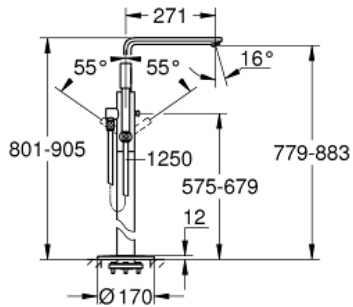

LINEARE
Single-Handle Bathtub Faucet
MODEL # 23792EN1

Pure Freude
an Wasser

GROHE

Product Description:
LINEARE
Single-Handle Bathtub Faucet

Standard Specification:

- GROHE SilkMove 1.4" (35 mm) ceramic cartridge
- With temperature limiter
- GROHE StarLight finish
- Automatic diverter: bath/shower
- Swivel tubular spout with flow control and stop limiter
- 1/2" (13mm) Integrated non-return valve in the shower outlet
- With shower holder
- Hand shower Sena Stick (26 465), 1.75gpm
- 49" (1250mm) SilverFlex shower hose (28 362 000)
- Protected against backflow
- Min. recommended pressure: 15 psi (1.0 bar)

Applicable Codes & Standards:

- Energy Policy Act of 1992
- ASME A112.18.1/CSA B125.1
- EPA WaterSense®

Color:

- 23792EN1 Brushed Nickel