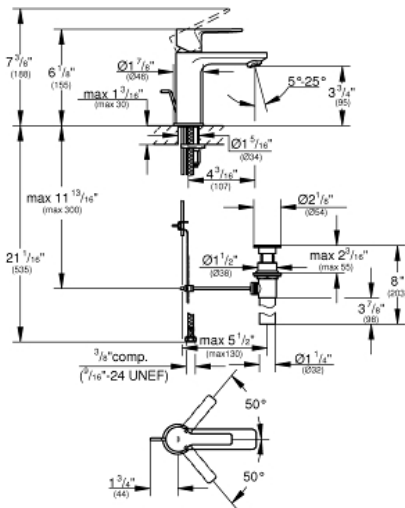

LINEARE  
Single-Handle Bathroom Faucet  
XS-Size

MODEL # 23824ENA

Pure Freude  
an Wasser

GROHE

**Product Description:**

LINEARE

Single-Handle Bathroom Faucet XS-Size

**Standard Specification:**

- Single hole installation
- Metal lever handle
- GROHE SilkMove 1.1" (28 mm) ceramic cartridge
- With temperature limiter
- GROHE StarLight finish
- Includes waste-set drain assembly
- GROHE AquaGuide adjustable flow control
- Flexible hose connections
- GROHE QuickFix installation system

**Applicable Codes & Standards:**

- Energy Policy Act of 1992
- NSF 61
- ASME A112.18.1/CSA B125.1
- US Federal and State material regulations
- EPA WaterSense®
- ICC/ANSI A117.1

**Color:**

- 23824ENA Brushed Nickel