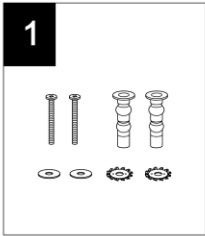

Item	Part	Description
1	THU755	Top Mount Hardware
2	THU756	Mounting Plate Kit
3	THU758	Seat & Lid Bumpers, Qty 6 Pack

**Note:**

**Product Number Explanations**

**Seats**

(SS) SoftClose® Seat  
(234) Elongated Model