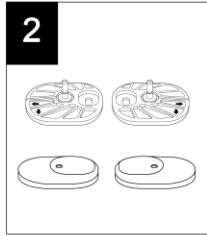

Item	Part	Description
1	THU755	Top Mount Hardware
2	THU756	Mounting Plate Kit
3	THU758	Seat & Lid Bumpers, Qty 6 Pack

**Note:**

**Product Number Explanations**

**Seats**

(SS) SoftClose® Seat  
(234) Elongated Model