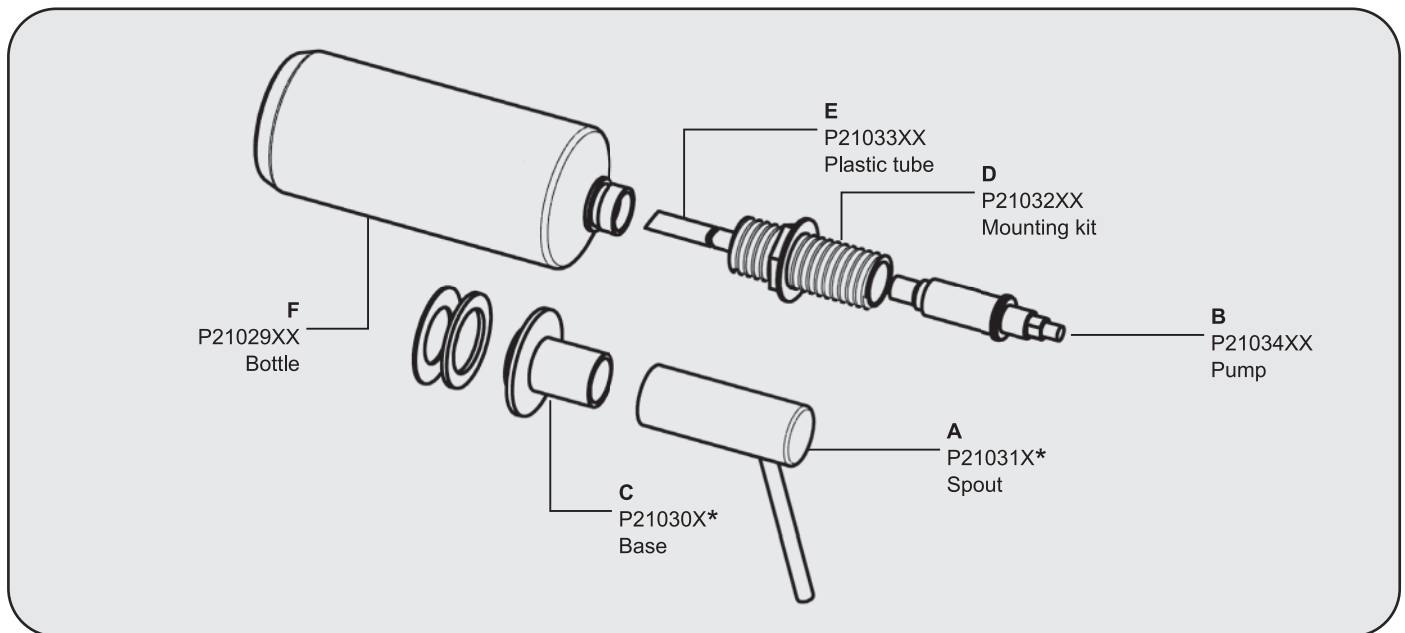

Gourmet Soap dispenser
Model LKGT1054

***INCLUDES:******RECOMMENDED TOOLS:*****SAVE FOR CONSUMER**

WARNING: Please carefully read and properly follow the instructions for installation found in this manual.