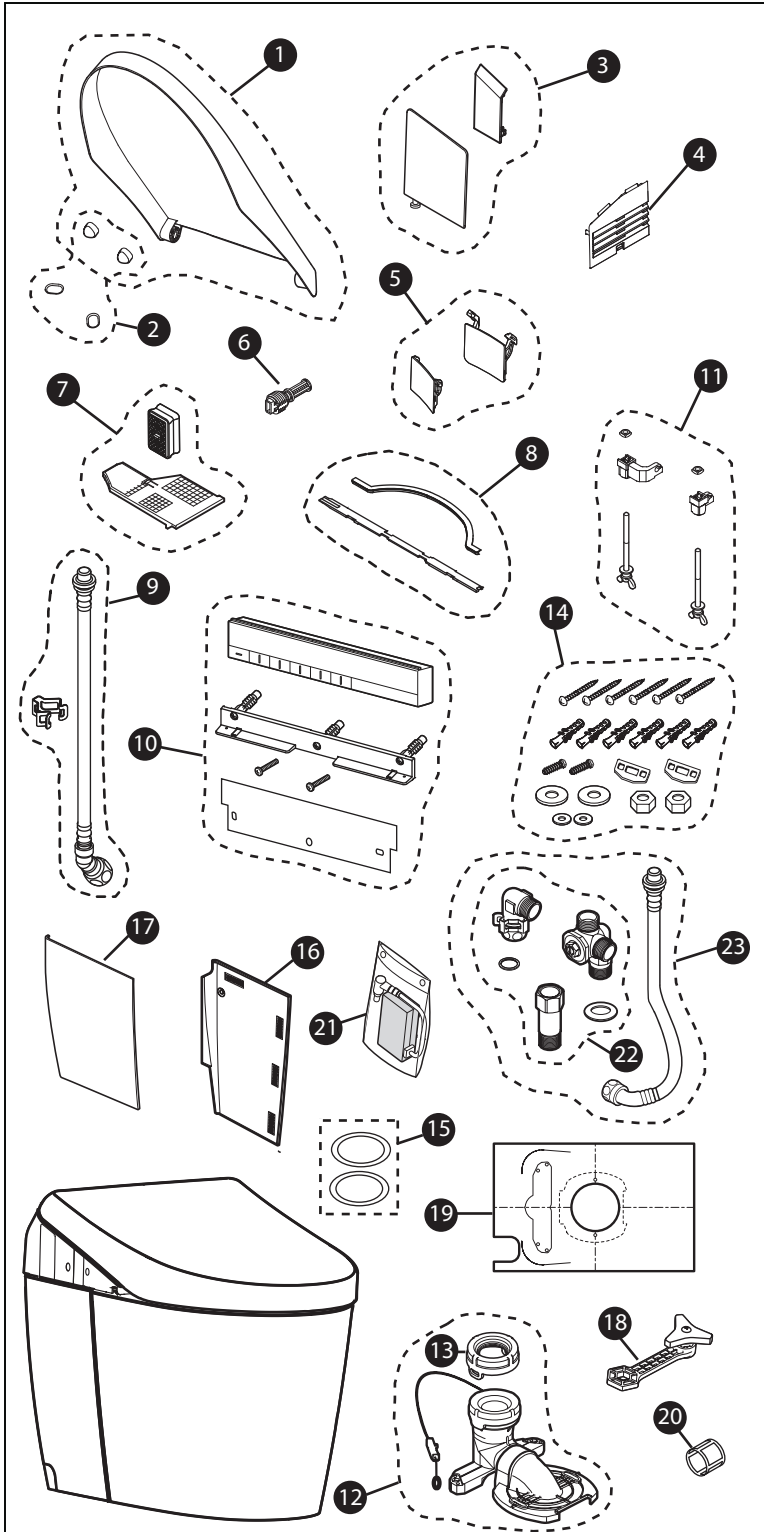

MS989CUMFG
SN989M
CT989CUMFG

NEOREST® AH 1.0Gpf / 0.8Gpf Toilet, Elongated, TORNADO FLUSH®, 12" Modular Rough-In, CEFIONTECT®

Actual Product may vary slightly from illustration

Items	Parts	Description
1	THU6235#01	Lid Assembly (Cotton)
	THU6235#12	Lid Assembly (Sedona Beige)
2	THU6238	Lid & Seat Bumpers
3	THU6248#01	Side Covers (Cotton)
	THU6248#12	Side Covers (Sedona Beige)
4	THU6251#01	Deodorizer Louver Assembly (Cotton)
	THU6251#12	Deodorizer Louver Assembly (Sedona Beige)
5	THU6261#01	Wand & Dryer Doors (Cotton)
	THU6261#12	Wand & Dryer Doors (Sedona Beige)
6	THU6121	Water Filter Drain Valve
7	THU6282#01	Deodorizer Cartridge & Air Filter (Cotton)
	THU6282#12	Deodorizer Cartridge & Air Filter (Sedona Beige)
8	THU6283	Case Bottom Gasket and Lever Cover
9	THU6284	Water Supply Hose Assembly (top unit)
10	THU6209	Remote Control Unit Assembly
11	THU6291	Top to Bowl Mounting Bolt Assembly
12	THU6297	Drain Socket
13	THU9652	Drain Socket Gasket
14	THU6298	Bowl Mounting Hardware
15	THU6299	Plastic Seal
16	THU6302#01	Right Side Panel (Cotton)
	THU6302#12	Right Side Panel (Sedona Beige)
17	THU6303#01	Left Side Panel (Cotton)
	THU6303#12	Left Side Panel (Sedona Beige)
18	THU6304	Open/Close Tool
19	OGU9221	Installation Template
20	THU6189	Water Strainer
21	THU6206	Battery Box
22	THU6306	Junction Valve Assembly
23	THU6315	Water Supply Hose Assembly (bowl unit)

Product Number Explanations

Two-Piece Toilet

(MS) Toilet and seat
Combination
(989) Model
(CUM) TORNADO FLUSH®
(F) Universal Height
(G) CEFIONTECT®

WASHLET® Unit

(SN) WASHLET®
(989) Model
(M) Dual Flush

Bowl Unit

(CT) Bowl
(989) Model
(C) TORNADO FLUSH®
(U) Ultra HET
(M) Dual Flush
(F) Universal Height
(G) CEFIONTECT®