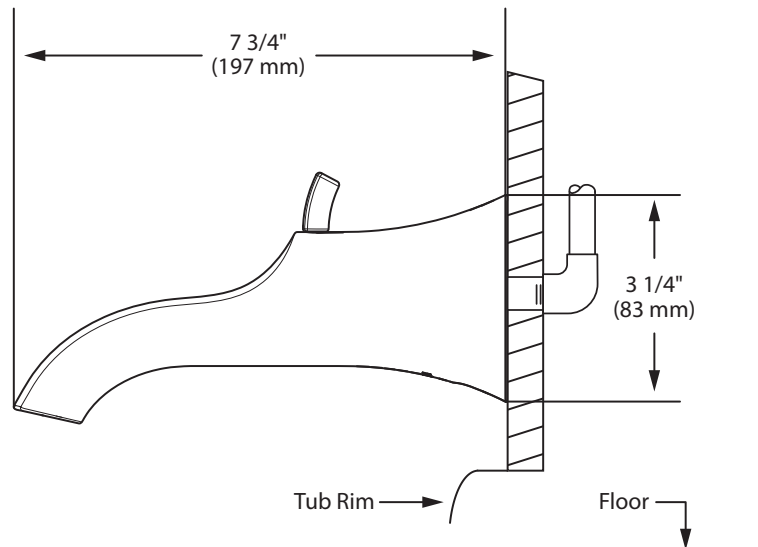

DESCRIPTION

- Metal construction with various finishes identified by suffix
- Designed to be installed on a 1/2" pipe slip fit-CC connection

STANDARDS

- Third party certified to meet ASME A112.18.1/ CSA B125.1 and all applicable requirements referenced therein

DOUX™
Diverter Tub Spout 1/2" Slip Fit

Models: S3835 series

CRITICAL DIMENSIONS

(DO NOT SCALE)