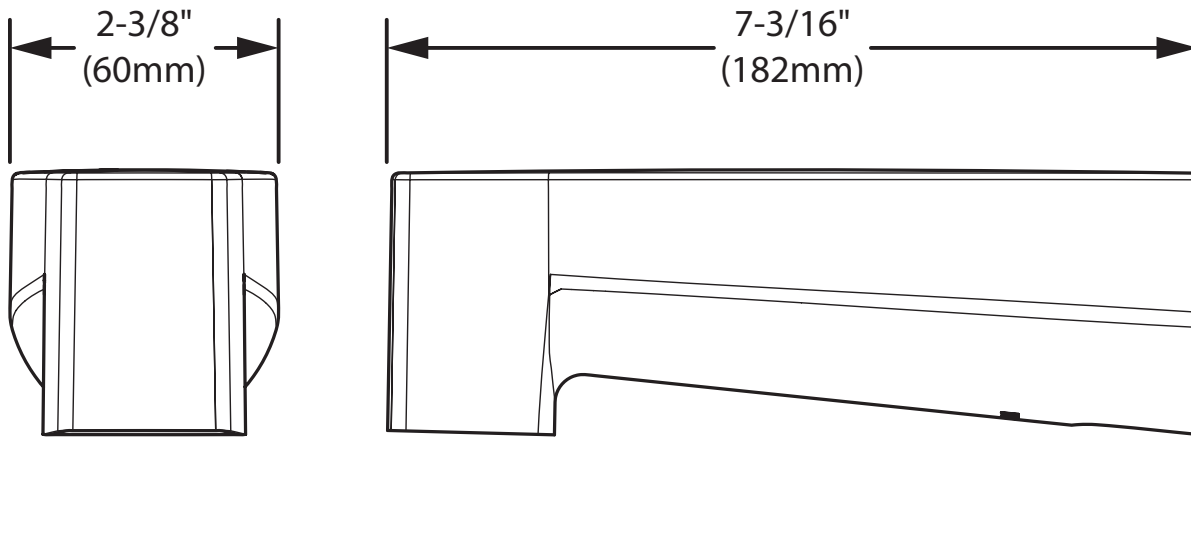

## DESCRIPTION

- Metal construction with chrome finish
- Designed to be installed on a 1/2" pipe slip fit-CC connection
- Non-diverting

Visit [www.moen.com/support](http://www.moen.com/support) for complete details and limitations

**Via™**  
**Tub Spouts 1/2" Slip Fit**

**Model: S3901**

## CRITICAL DIMENSIONS

(DO NOT SCALE)