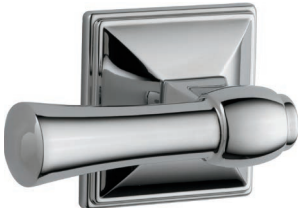

THE
VESI[®]
BATH COLLECTION
BY BRIZO[®]

SOOTHING. LIVELY.
LYRICAL.

Sound with vision.

The Vesi Bath Collection by Brizo artfully combines presence with a lightness of being. The curved spout design creates a startling contrast between fluid and structural design. The channel spout captures the appearance, sound and feel of a babbling brook, remaining functional while creating a unique sensory experience.

AVAILABLE FINISHES

POLISHED
CHROME (PC)

VENETIAN BRONZE® (RB)

BRILLIANCE® BRUSHED NICKEL (BN)

BRILLIANCE® BRUSHED BRONZE (BZ)

LAVATORY FAUCETS

WIDESPREAD FAUCET
WITH CHANNEL SPOUT
65345LF

WIDESPREAD FAUCET
WITH CURVE SPOUT
65340LF

ROMAN TUB FAUCETS AND BIDET FAUCETS

ROMAN TUB FAUCET WITH CHANNEL SPOUT T6745

ROMAN TUB FAUCET WITH CHANNEL SPOUT AND HANDSHOWER T67745

ROMAN TUB FAUCET WITH CURVE SPOUT T6740

ROMAN TUB FAUCET WITH CURVE SPOUT AND HANDSHOWER T67740

ACCESSORIES

18" TOWEL BAR
69818

24" TOWEL BAR
69824

TOWEL RING
69846

TISSUE HOLDER
69850

DOUBLE ROBE HOOK
693540

UNIVERSAL FLUSH LEVER
696340

DRAWER KNOB
699240