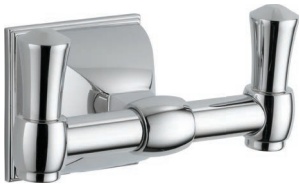

THE
VESI[®]
BATH COLLECTION
BY BRIZO[®]

SOOTHING. LIVELY.
LYRICAL.

Sound with vision.

The Vesi Bath Collection by Brizo artfully combines presence with a lightness of being. The curved spout design creates a startling contrast between fluid and structural design. The channel spout captures the appearance, sound and feel of a babbling brook, remaining functional while creating a unique sensory experience.

ROMAN TUB FAUCETS AND BIDET FAUCETS

ROMAN TUB FAUCET WITH CHANNEL SPOUT T6745

ROMAN TUB FAUCET WITH CHANNEL SPOUT AND HANDSHOWER T67745

ROMAN TUB FAUCET WITH CURVE SPOUT T6740

ROMAN TUB FAUCET WITH CURVE SPOUT AND HANDSHOWER T67740

ACCESSORIES

18" TOWEL BAR
69818

24" TOWEL BAR
69824

TOWEL RING
69846

TISSUE HOLDER
69850

DOUBLE ROBE HOOK
693540

UNIVERSAL FLUSH LEVER
696340

DRAWER KNOB
699240