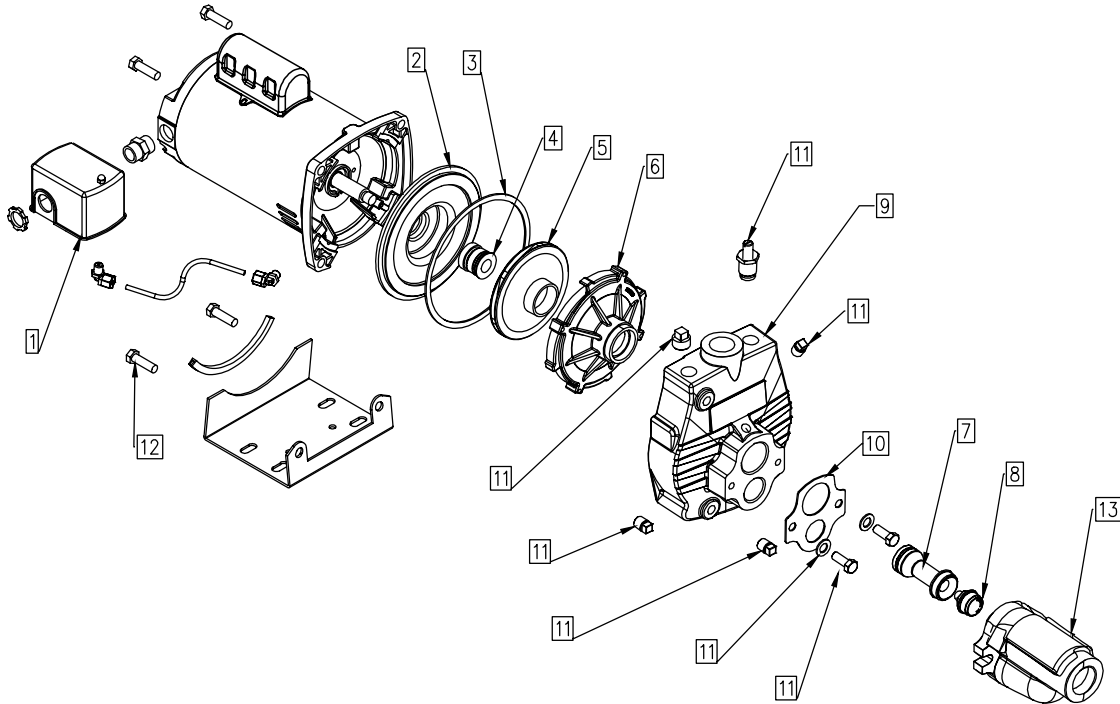

PROBLEM	CORRECTIVE ACTION
Pump delivers water but not at rated capacity	Leaks in suction or discharge line.
	Foot valve, suction line, impeller or nozzle are partially plugged.
	Suction lift is greater than recommended.
	Improper setting of control valve on deep well units.
	Improper impeller rotation or low speed.
	Venturi or diffuser is plugged.
	Motor is wired for improper voltage.
Pump starts and stops too often	Low line voltage at motor.
	Filtration cartridge (if used) needs changing or is not installed properly.
	Faulty air volume control.
Pump starts and stops too often	Air leaks in tank above the water level.
	Incorrect setting on pressure switch.
	Tank is water logged or incorrectly charged.
	Foot valve leaks or is stuck open.

REPLACEMENT PARTS

Item #	Contents	Item Description	Where Used	
305597011	13	Injector Housing Kit	PW-CJ50	PW-CJ75
305597010	1	Pressure Switch Kit	PW-CJ50	PW-CJ75
305597009	3, 10, 11, 12	Gasket/Hardware Kit	PW-CJ50	PW-CJ75
305597008	3, 4	Shaft Seal Kit	PW-CJ50	PW-CJ75
305597007	3, 5, 6	Impeller/Diffuser Kit	PW-CJ75	
305597006	3, 5, 6	Impeller/Diffuser Kit	PW-CJ50	
305597005	3, 4, 5, 6, 7, 8, 10	Overhaul Kit	PW-CJ75	
305597004	3, 4, 5, 6, 7, 8, 10	Overhaul Kit	PW-CJ50	
305597003	7, 8, 10	Nozzle/Venturi Kit	PW-CJ50	PW-CJ75
305597002	2	Seal Plate Kit	PW-CJ50	PW-CJ75
305597001	9	Case Kit	PW-CJ50	PW-CJ75