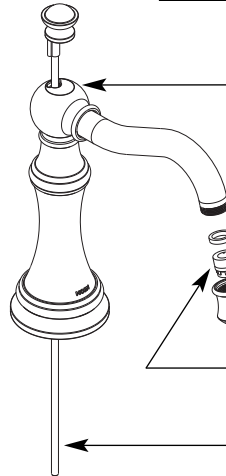

Buy it for looks. Buy it for life.®

Illustrated Parts

- Order by Part Number
- Trim can be used with either 9000 or 69000 valve

WEYMOUTH™		
Two-Handle Widespread Lavatory Faucet Trim		
Model	Handle Type	Finish
TS42114	Cross	Chrome
TS42114BN	Cross	Brushed Nickel
TS42114ORB	Cross	Oil Rubbed Bronze
TS42114NL	Cross	Polished Nickel
TS42108	Lever	Chrome
TS42108BN	Lever	Brushed Nickel
TS42108ORB	Lever	Oil Rubbed Bronze
TS42108NL	Lever	Polished Nickel

Hot/Cold Handle Cap Kit
(Matching Finishes)

- 221672** Chrome
- 221672BN** Brushed Nickel
- 221672ORB** Oil Rubbed Bronze
- 221672NL** Polished Nickel

Porcelain Hot/Cold
Handle Cap Kit

154285

Lever Handle Kit

- 221641** Chrome
- 221641BN** Brushed Nickel
- 221641ORB** Oil Rubbed Bronze
- 221641NL** Polished Nickel

Cross Handle Kit

- 221642** Chrome
- 221642BN** Brushed Nickel
- 221642ORB** Oil Rubbed Bronze
- 221642NL** Polished Nickel