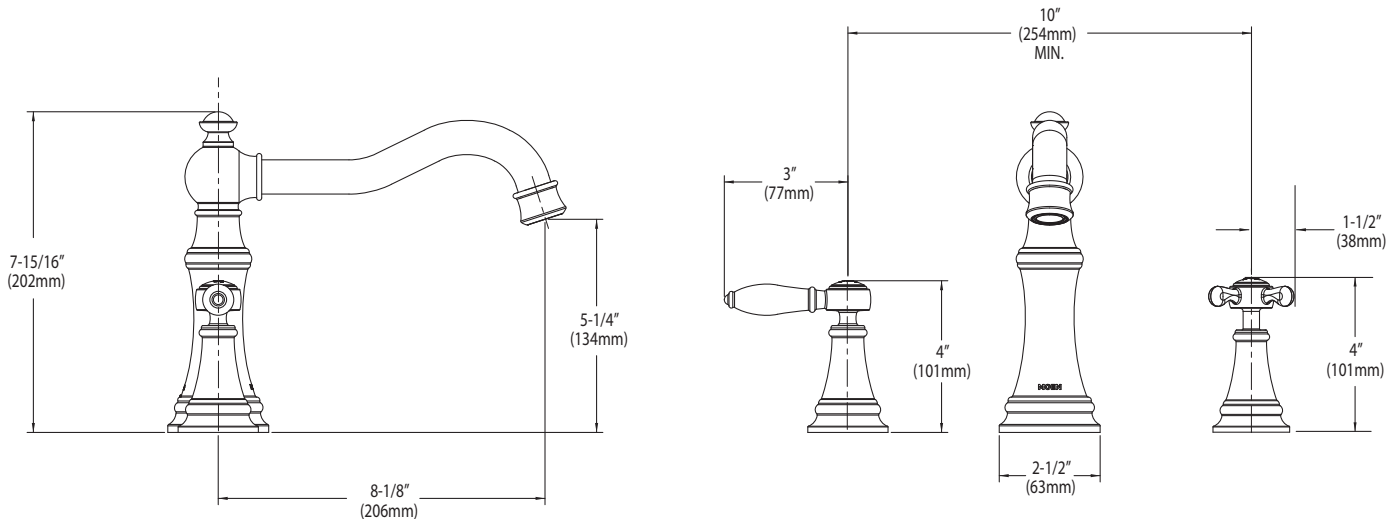

Buy it for looks. Buy it for life.®

Specifications

DESCRIPTION

- Metal construction with various finishes identified by suffix

OPERATION

- Cross or lever style handles
- Rotate hot side handle counterclockwise to open (clockwise to close) and the cold side handle clockwise to open and (counterclockwise to close)

WEYMOUTH™

Two-Handle Roman Tub Faucet Trim

Models: TS22101 series (cross handles)
TS22103 series (lever handles)

Valves: 4992, 4993, 4996

CRITICAL DIMENSIONS

(DO NOT SCALE)

FOR MORE INFORMATION CALL: 1-800-BUY-MOEN