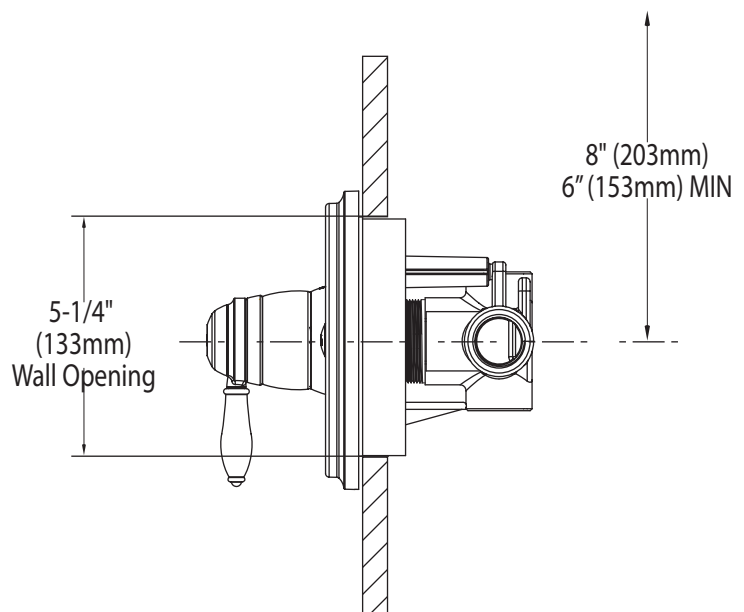

**There is more than one version of this model.
Page down to identify the version you have.**

FAUCET DESCRIPTION

- Metal construction with various finishes identified by suffix
- For use with S3371, 3/4" thermostatic valve
- Pairs with TS52104 volume control valve trim and S3600 volume control valve (sold separately)

WEYMOUTH™
3/4" Thermostatic Shower Trim

Models: TS32110 series - Valve Trim only

Valve Models: S3371,
(sold separately)

CRITICAL DIMENSIONS

(DO NOT SCALE)

FAUCET DESCRIPTION

- Metal construction with various finishes identified by suffix
- Includes 9" rainshower showerhead, arm and flange
- For use with S3371, 3/4" thermostatic valve and S3600, volume control valve

OPERATION

- Flow lever operates counterclockwise through a 90° arc with shut off at 6 o'clock and maximum flow at the 3 o'clock position. Shut off in clockwise direction
- Temperature lever operates through a 340° arc with maximum cold at full clockwise rotation and maximum hot at full counterclockwise rotation
- Safety stop preset temperature at 105°F (41°C)
- Safety stop override allows maximum temperature at 120°F (49°C)
- Factory established temperature range from 70°F (21°C) to 120°F (49°C)
- Shower: Two function, rain and rinse: operate lever to select

FLOW

- Showerhead is limited to 2.5 gpm (9.5 L/min) at 80 psi

CARTRIDGE

- 130156 thermostatic cartridge design with non metallic/nonferrous materials
- 130157 volume ceramic disc cartridge design

STANDARDS