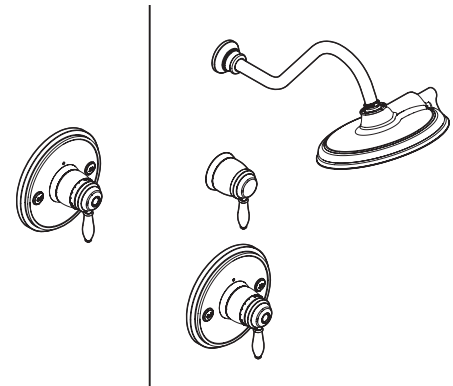

- Metal construction with various finishes identified by suffix
- Includes 9" rainshower showerhead, arm and flange
- For use with S3371, 3/4" thermostatic valve and S3600, volume control valve

OPERATION

- Flow lever operates counterclockwise through a 90° arc with shut off at 6 o'clock and maximum flow at the 3 o'clock position. Shut off in clockwise direction
- Temperature lever operates through a 340° arc with maximum cold at full clockwise rotation and maximum hot at full counterclockwise rotation
- Safety stop preset temperature at 105°F (41°C)
- Safety stop override allows maximum temperature at 120°F (49°C)
- Factory established temperature range from 70°F (21°C) to 120°F (49°C)
- Shower: Two function, rain and rinse: operate lever to select

FLOW

- Showerhead is limited to 2.5 gpm (9.5 L/min) at 80 psi

CARTRIDGE

- 130156 thermostatic cartridge design with non metallic/nonferrous materials
- 130157 volume ceramic disc cartridge design

STANDARDS

- Third party certified to: ASME A112.18./CSA B-125.1, ASSE1016 and all applicable requirements referenced therein

- **ADA** for lever handle

WARRANTY

1. Lifetime limited warranty against leaks, drips and finish defects to the original homeowner
   - 10 year limited warranty when used in a multifamily installation
   - 5 year limited warranty when used in a commercial installation
2. Visit www.moen.com/support for complete details and limitations

WEYMOUTH™ 3/4" Thermostatic Shower Trim

Models: TS32110 series - Valve Trim only
TS32112 series - Shower Trim only

Valve Models: S3371, S3600
(sold separately)