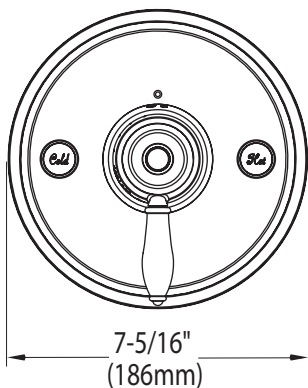

**There is more than one version of this model.
Page down to identify the version you have.**

FAUCET DESCRIPTION

- Metal construction with various finishes identified by suffix
- For use with S3371, 3/4" thermostatic valve
- Pairs with TS52104 volume control valve trim and S3600 volume control valve (sold separately)

WEYMOUTH™
3/4" Thermostatic Shower Trim

Models: TS32110 series - Valve Trim only

Valve Models: S3371,
(sold separately)

CRITICAL DIMENSIONS

(DO NOT SCALE)

FAUCET DESCRIPTION

- Metal construction with various finishes identified by suffix
- Includes 9" rainshower showerhead, arm and flange
- For use with S3371, 3/4" thermostatic valve and S3600, volume control valve

OPERATION

- Flow lever operates counterclockwise through a 90° arc with shut off at 6 o'clock and maximum flow at the 3 o'clock position. Shut off in clockwise direction
- Temperature lever operates through a 340° arc with maximum cold at full clockwise rotation and maximum hot at full counterclockwise rotation
- Safety stop preset temperature at 105°F (41°C)
- Safety stop override allows maximum temperature at 120°F (49°C)
- Factory established temperature range from 70°F (21°C) to 120°F (49°C)
- Shower: Two function, rain and rinse: operate lever to select

FLOW

- Showerhead is limited to 2.5 gpm (9.5 L/min) at 80 psi

CARTRIDGE

- 130156 thermostatic cartridge design with non metallic/nonferrous materials
- 130157 volume ceramic disc cartridge design

STANDARDS