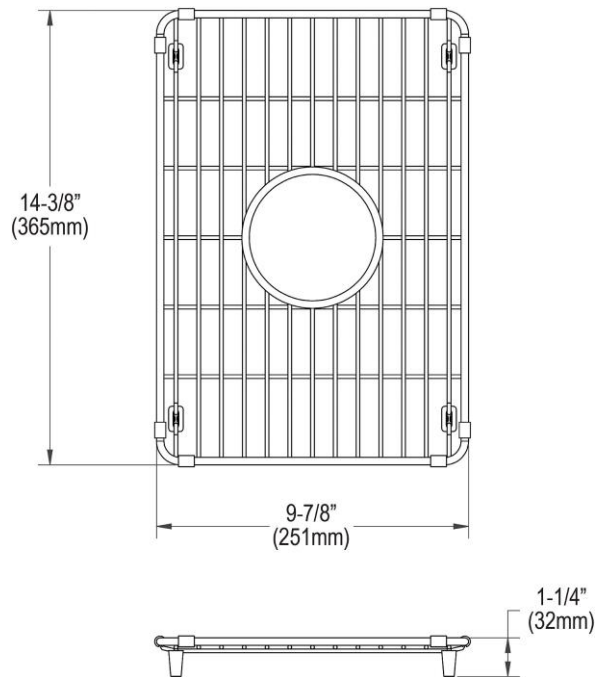

Material:	Stainless Steel
Finish:	Polished Stainless Steel
Dimensions:	9-7/8" x 14-3/8" x 1-1/4"

AMERICAN PRIDE. A LIFETIME TRADITION.
Like your family, the Elkay family has values and traditions that endure. For almost a century, Elkay has been a family-owned and operated company, providing thousands of jobs that support our families and communities.

- [Clean and Care Manual (PDF)](#)
- [Clean and Care Manual (PDF)](#)
- [Warranty (PDF)](#)