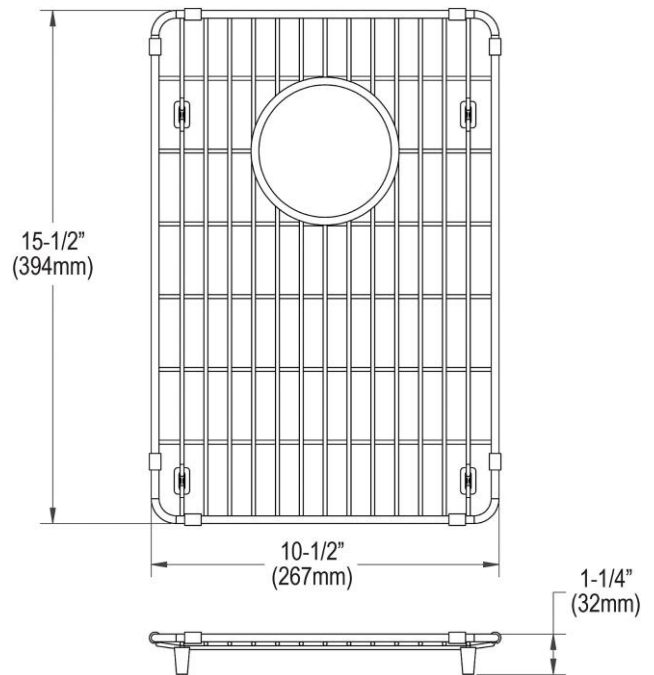

Material:	Stainless Steel
Finish:	Polished Stainless Steel
Dimensions:	10-1/2" x 15-1/2" x 1-1/4"

AMERICAN PRIDE. A LIFETIME TRADITION.
Like your family, the Elkay family has values and traditions that endure. For almost a century, Elkay has been a family-owned and operated company, providing thousands of jobs that support our families and communities.

[Clean and Care Manual (PDF)](#)
[Clean and Care Manual (PDF)](#)
[Warranty (PDF)](#)