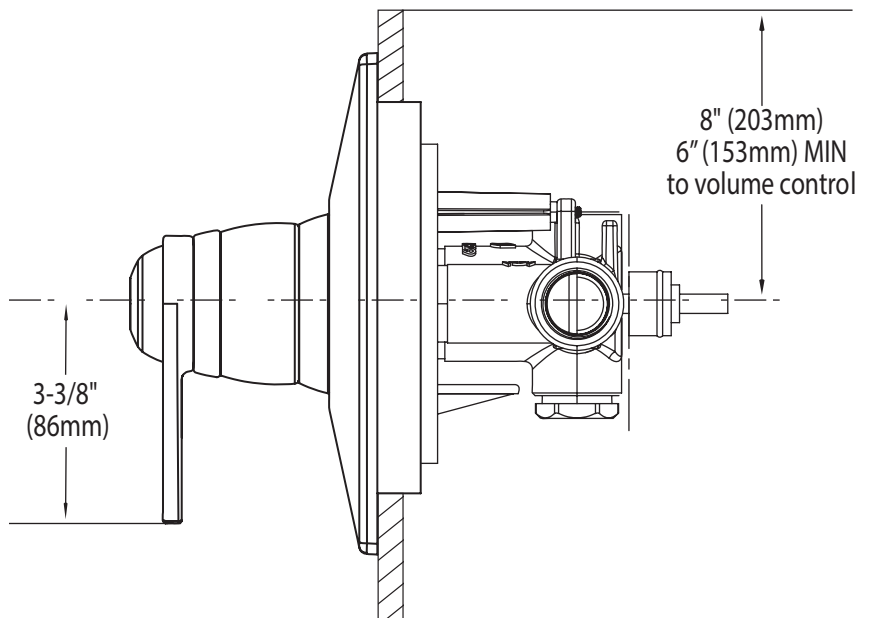

FAUCET DESCRIPTION

- Metal construction with chrome finish
- For use with S3371, 3/4" thermostatic valve (sold separately)
- Pairs with TS9712 volume control valve trim and S3600 volume control valve (sold separately)

OPERATION

- Flow lever operates counterclockwise through a 90° arc with shut off at 6 o'clock and maximum flow at the 3 o'clock position, shut off in clockwise direction
- Temperature lever operates through a 340° arc with maximum cold at full clockwise rotation and maximum hot at full counterclockwise rotation
- Safety stop preset temperature at 105°F (41°C)
- Safety stop override allows maximum temperature at 120°F (49°C)
- Factory established temperature range from 70°F (21°C) to 120°F (49°C)

VIA™
3/4" Thermostatic Shower Trim

Models: TS9711 - Valve Trim only

Valve Models: S3371 (sold separately)

CRITICAL DIMENSIONS
(DO NOT SCALE)