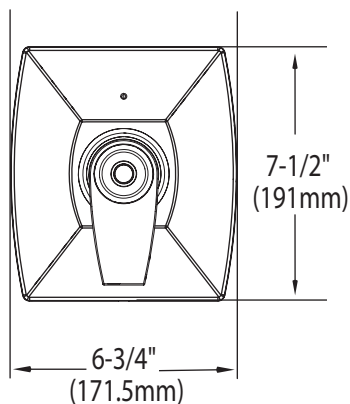

CRITICAL DIMENSIONS
(DO NOT SCALE)