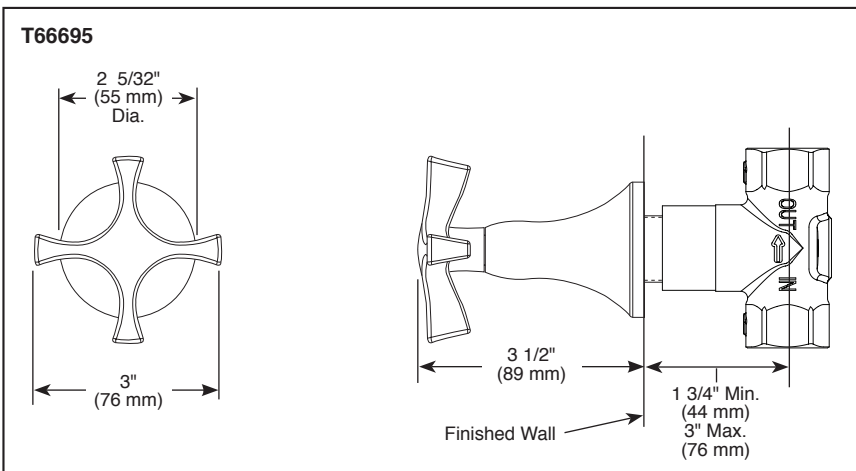

COMPLIES WITH:

- ASME A112.18.1 / CSA B125.1
- Indicates compliance to ICC/ANSI A117.1- Valve control only

Delta reserves the right (1) to make changes in specifications and materials, and (2) to change or discontinue models, both without notice or obligation. Dimensions are for reference only. See current full-line price book or www.brizo.com for finish options and product availability.

BSP-B-T66690 Rev. G

Brizo Kitchen & Bath Company
55 E 111th Street, Indianapolis, Indiana 46280
350 South Edgeware Road, St. Thomas, ON N5P 4L1
© 2018 Brizo Kitchen & Bath Company