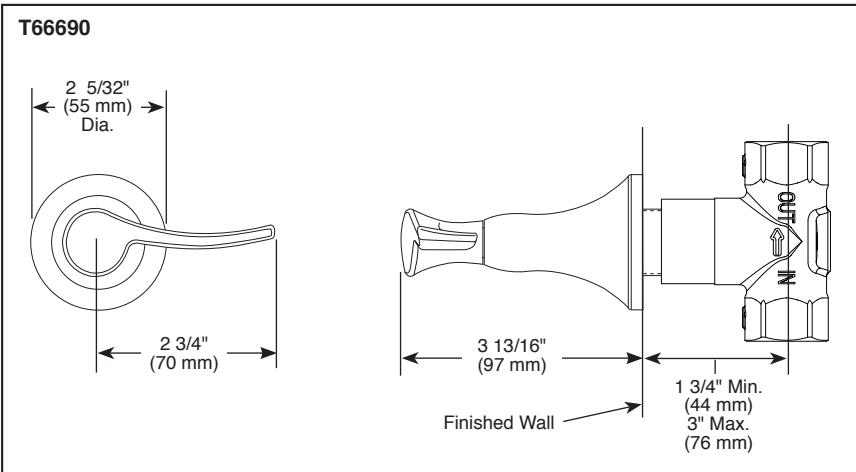

COMPLIES WITH:

- ASME A112.18.1 / CSA B125.1
- Indicates compliance to ICC/ANSI A117.1- Valve control only

Delta reserves the right (1) to make changes in specifications and materials, and (2) to change or discontinue models, both without notice or obligation. Dimensions are for reference only. See current full-line price book or www.brizo.com for finish options and product availability.

BSP-B-T66690 Rev. G

Brizo Kitchen & Bath Company
55 E 111th Street, Indianapolis, Indiana 46280
350 South Edgeware Road, St. Thomas, ON N5P 4L1
© 2018 Brizo Kitchen & Bath Company