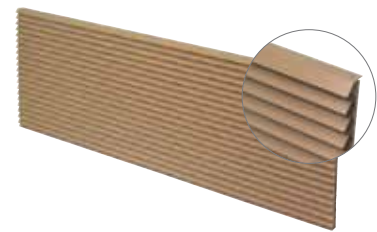

STAMPED ALUMINUM GRILLE		
ORDERING NO.	DESCRIPTION	APPROX SHIP WT
GRILLE-ALU-CLEAR	Aluminum Architectural Exterior Grille, CLEAR FINISH	7
GRILLE-ALU-ALPIN	Aluminum Architectural Exterior Grille, ALPINE (Matched Wall Sleeve)	7
GRILLE-ALU-WHITE	Aluminum Architectural Exterior Grille, WHITE	7
GRILLE-ALU-BRONZ	Aluminum Architectural Exterior Grille, BRONZE	7
GRILLE-ALU-MBRNZ	Aluminum Architectural Exterior Grille, MED BRONZE	7
GRILLE-ALU-DBRNZ	Aluminum Architectural Exterior Grille, DARK BRONZ	7
GRILLE-ALU-BEIGE	Aluminum Architectural Exterior Grille, BEIGE	7
GRILLE-ALU-CUSTOM	Custom colored grilles are available.	7