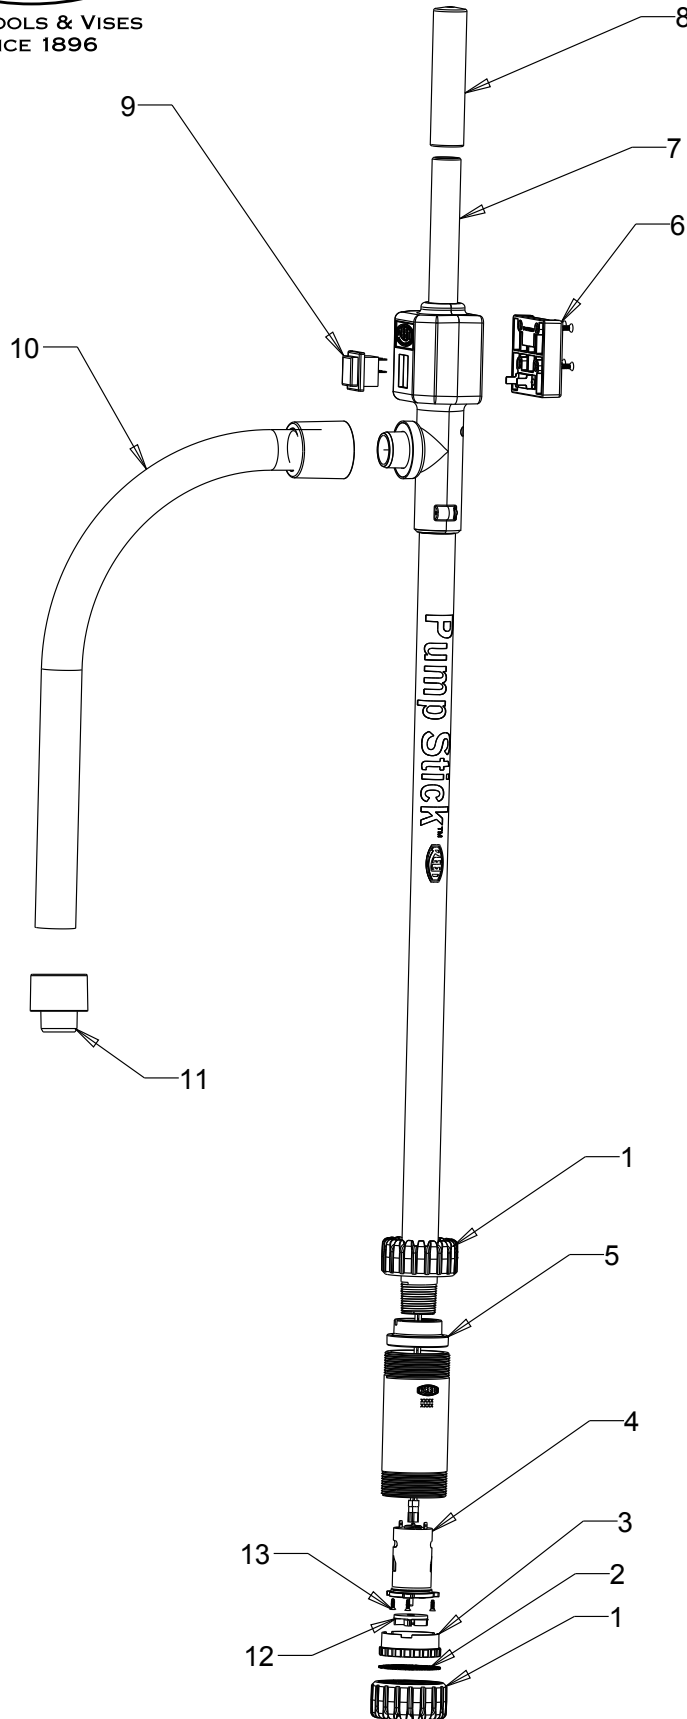

# Pump Stick® Cordless Water Transfer Pump

Replacement Parts

**APPLIES TO: 08140, 08141, 08144**

## Parts List

Ref. No.	Part Number	Description
1	48106	END CAP (2)
2	98198	COARSE SCREEN (standard)
	98166*	MEDIUM SCREEN
	98167*	FINE SCREEN
	98168*	FELT FILTER 100 MICRON
	98188*	MARINE STRAINER
	98189*	DOMED STRAINER
3	48109	SPACER
4	08142	CP15 MOTOR ASSEMBLY**
5	48105	UNION
6	98139	STANDARD BOSCH ADAPTER PLATE
	98140*	DEWALT ADAPTER PLATE
	98141*	MILWAUKEE ADAPTER PLATE
	98149*	MAKITA ADAPTER PLATE
7	98132	STANDARD HANDLE 6 INCH
	98184*	HANDLE 24 INCH W/GRIP
8	40095	HANDLE GRIP
9	48118	SWITCH
10	98143	HOSE 2FT (standard)
	98144*	HOSE 4FT
	98145*	HOSE 7FT
11	98147*	HOSE COUPLING
12	48108	IMPELLER
13	48127	MOTOR MOUNTING SCREWS (3)

\* Optional Parts

\*\* Motor Assembly includes motor, motor mount (with screws), and impeller.

Units shipped after April 2021 include 98198 Coarse Screen, installed.