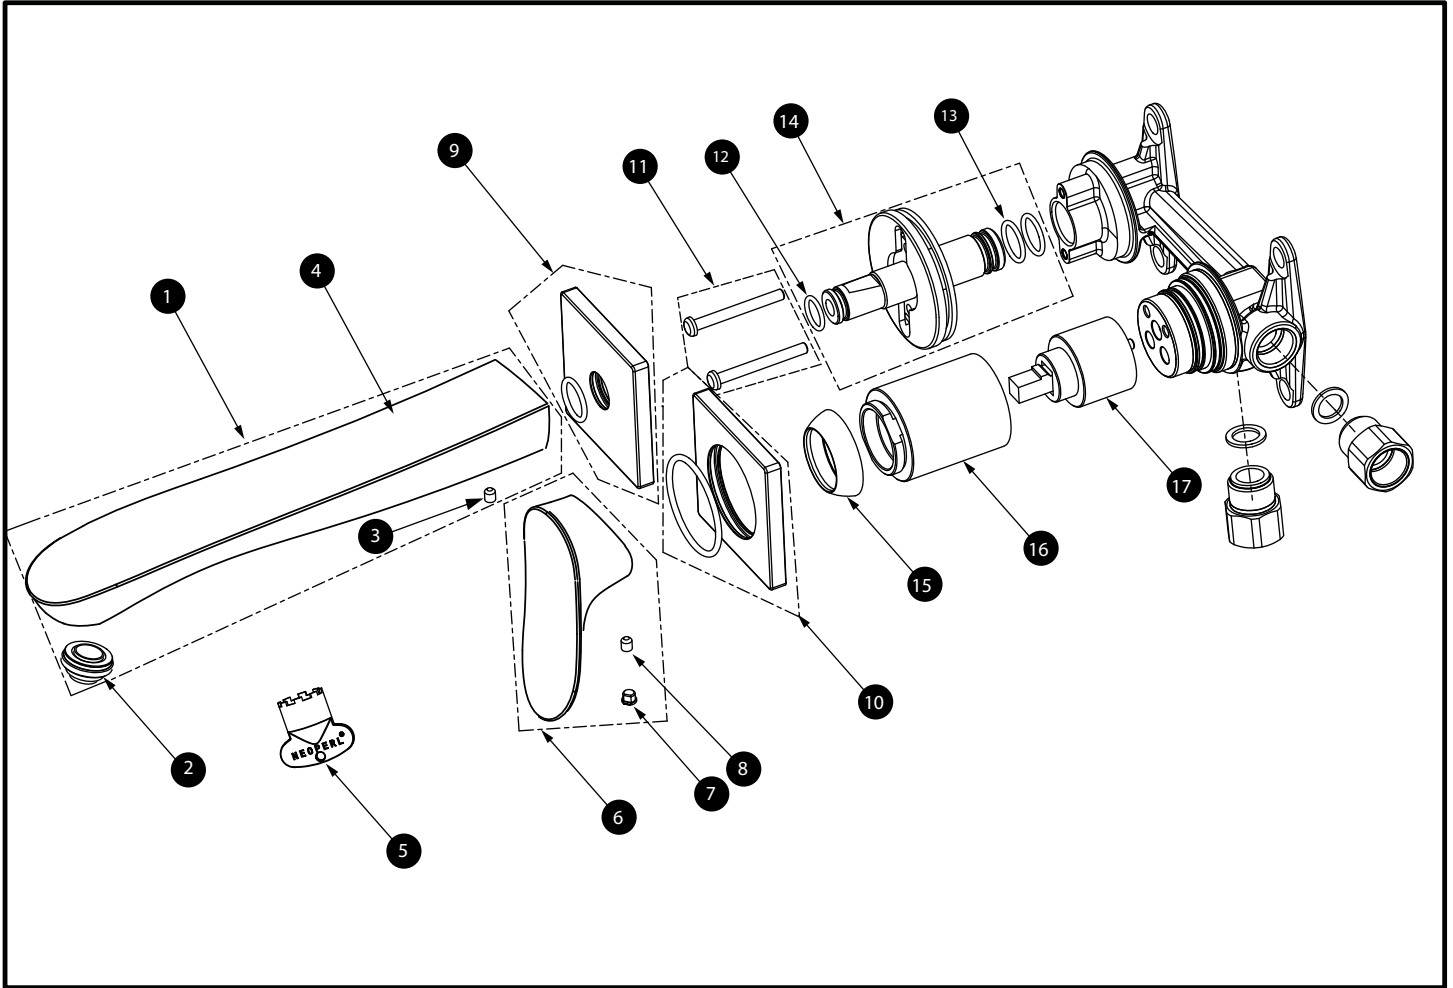

**GO Single Handle Lavatory Faucet  
Wall-Mount (L)**

\* Please specify finish when ordering

Item	Part	Description
1*	THP5403#\$\$	Spout Assembly
2	THP5117	Aerator
3	THP5145	Set Screw
4*	THP5404#\$\$	Spout Body
5	THP5118	Aerator Key
6*	THP5396#\$\$	Handle Assembly
7	THP5296	Plug
8	THP5145	Set Screw
9*	THP5148#\$\$	Spout Escutcheon
10*	THP5149#\$\$	Handle Escutcheon
11	THP5150	Screw (2pcs/pkg)
12	THP5151	O-Ring
13	THP4070	O-Ring
14	THP5153	Spout Adapter
15*	THP5111#\$\$	Cartridge Cover Nut
16*	THP5155#\$\$	Cartridge Sleeve
17	THP5156	Cartridge

LEGEND
\$\$ = Denotes Finish
#CP = Polished Chrome
#BN = Brushed Nickel
#PN = Polished Nickel