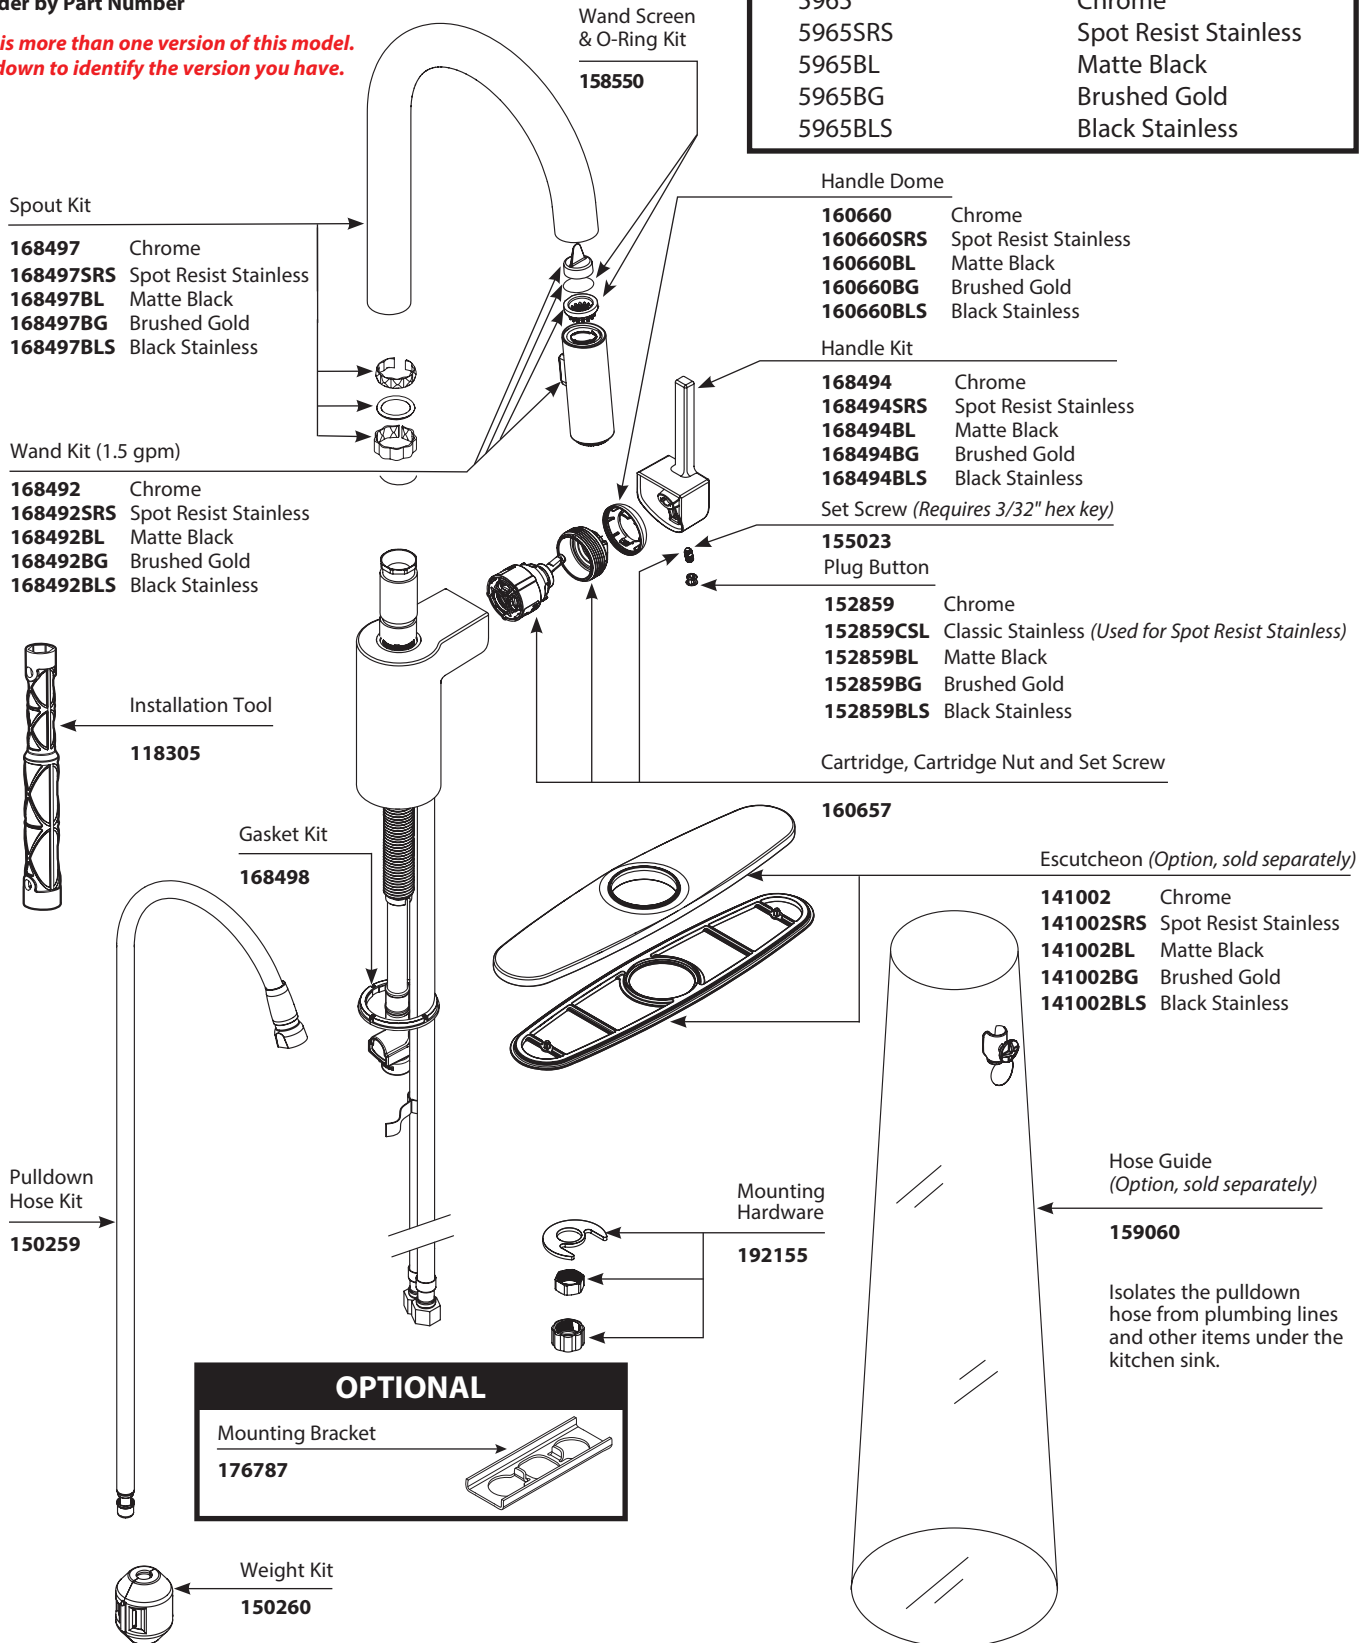

■ Order by Part Number

There is more than one version of this model.  
Page down to identify the version you have.

ALIGN™ Single-Handle Pulldown Prep/Bar Faucet	
MODELS	FINISH
5965	Chrome
5965SRS	Spot Resist Stainless
5965BL	Matte Black
5965BG	Brushed Gold
5965BLS	Black Stainless

■ Order by Part Number

ALIGN™ Single-Handle Pulldown Prep/Bar Faucet	
MODELS	FINISH
5965	Chrome
5965SRS	Spot Resist Stainless
5965BL	Matte Black

■ Order by Part Number

ALIGN™	
Single-Handle Pulldown Prep/Bar Faucet	
MODELS	FINISH
5965	Chrome
5965SRS	Spot Resist Stainless