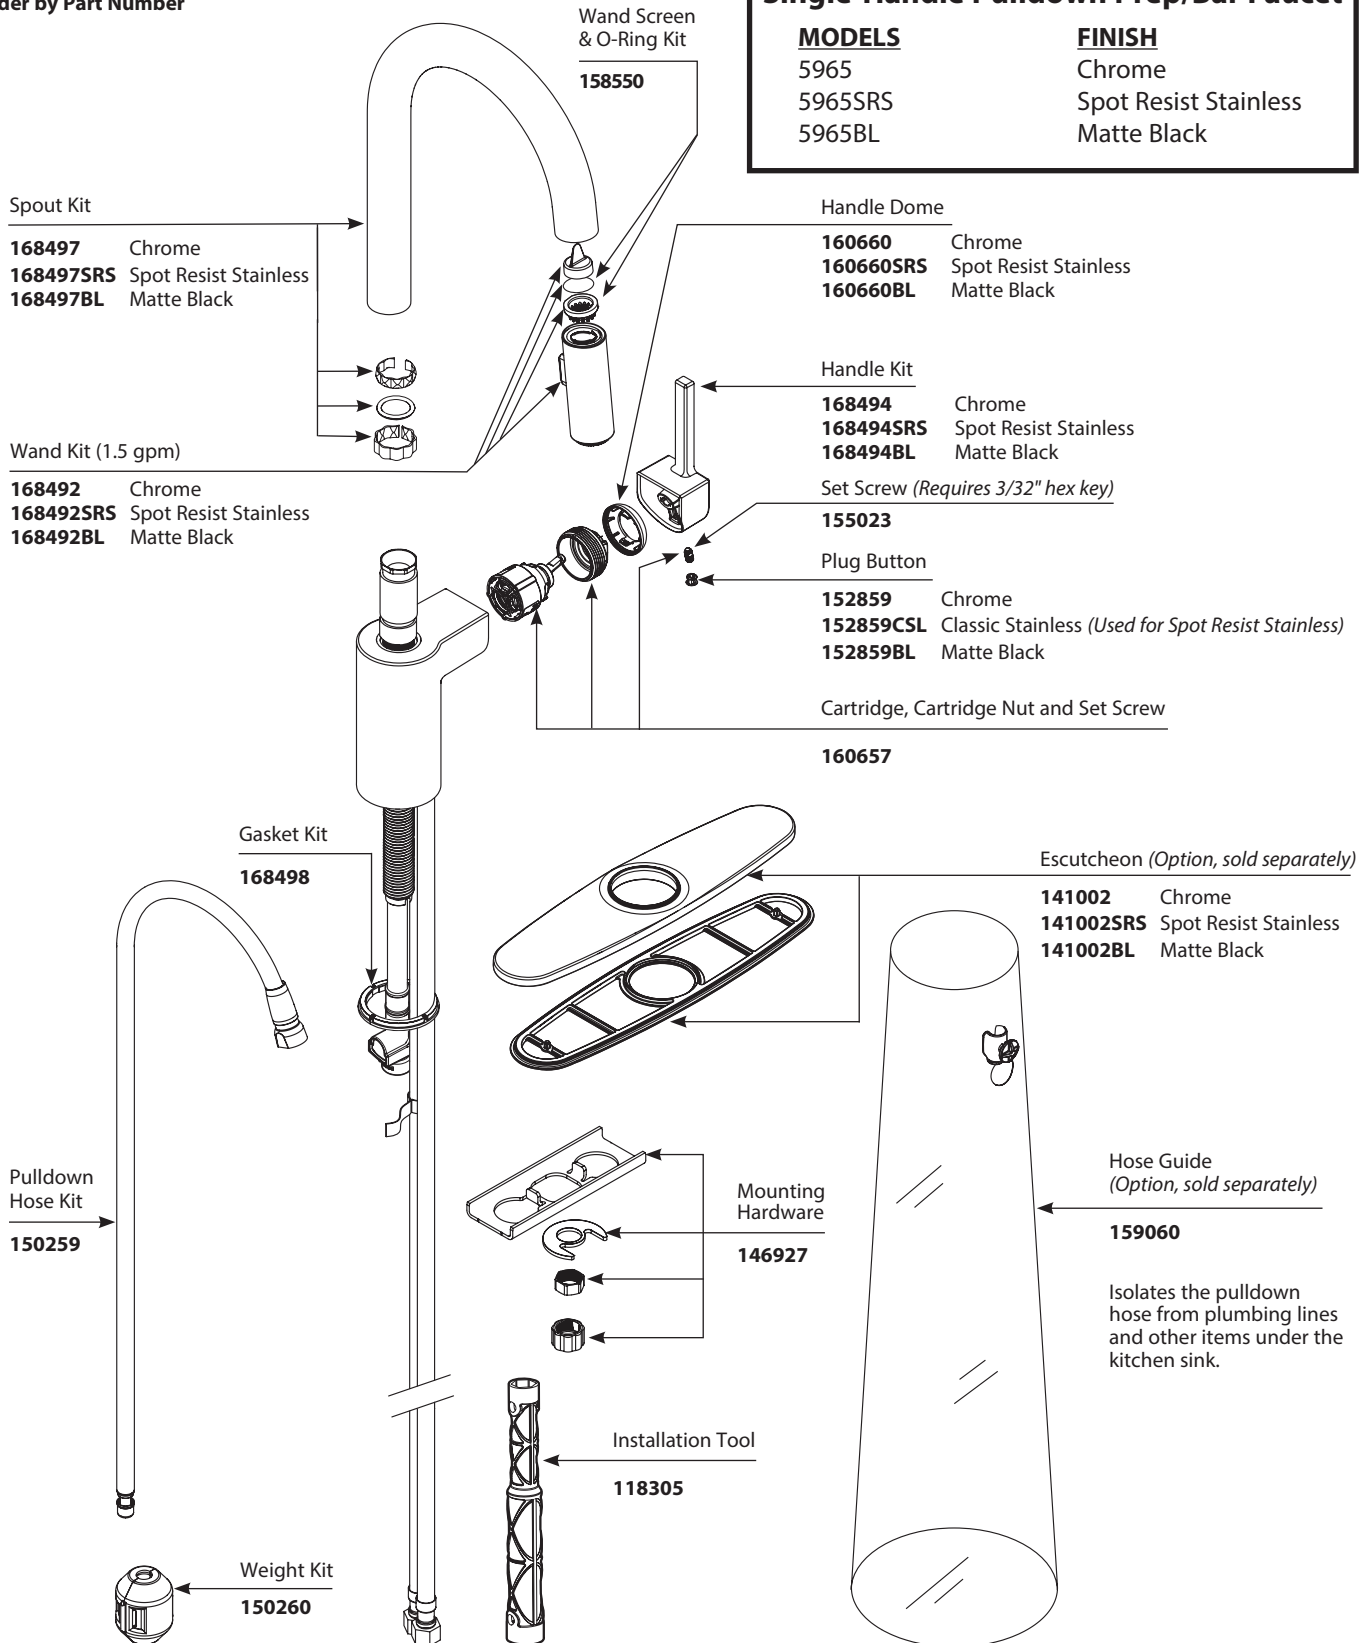

■ Order by Part Number

There is more than one version of this model.  
Page down to identify the version you have.

ALIGN™ Single-Handle Pulldown Prep/Bar Faucet	
MODELS	FINISH
5965	Chrome
5965SRS	Spot Resist Stainless
5965BL	Matte Black
5965BG	Brushed Gold
5965BLS	Black Stainless

■ Order by Part Number

ALIGN™ Single-Handle Pulldown Prep/Bar Faucet	
MODELS	FINISH
5965	Chrome
5965SRS	Spot Resist Stainless
5965BL	Matte Black

■ Order by Part Number

ALIGN™	
Single-Handle Pulldown Prep/Bar Faucet	
MODELS	FINISH
5965	Chrome
5965SRS	Spot Resist Stainless