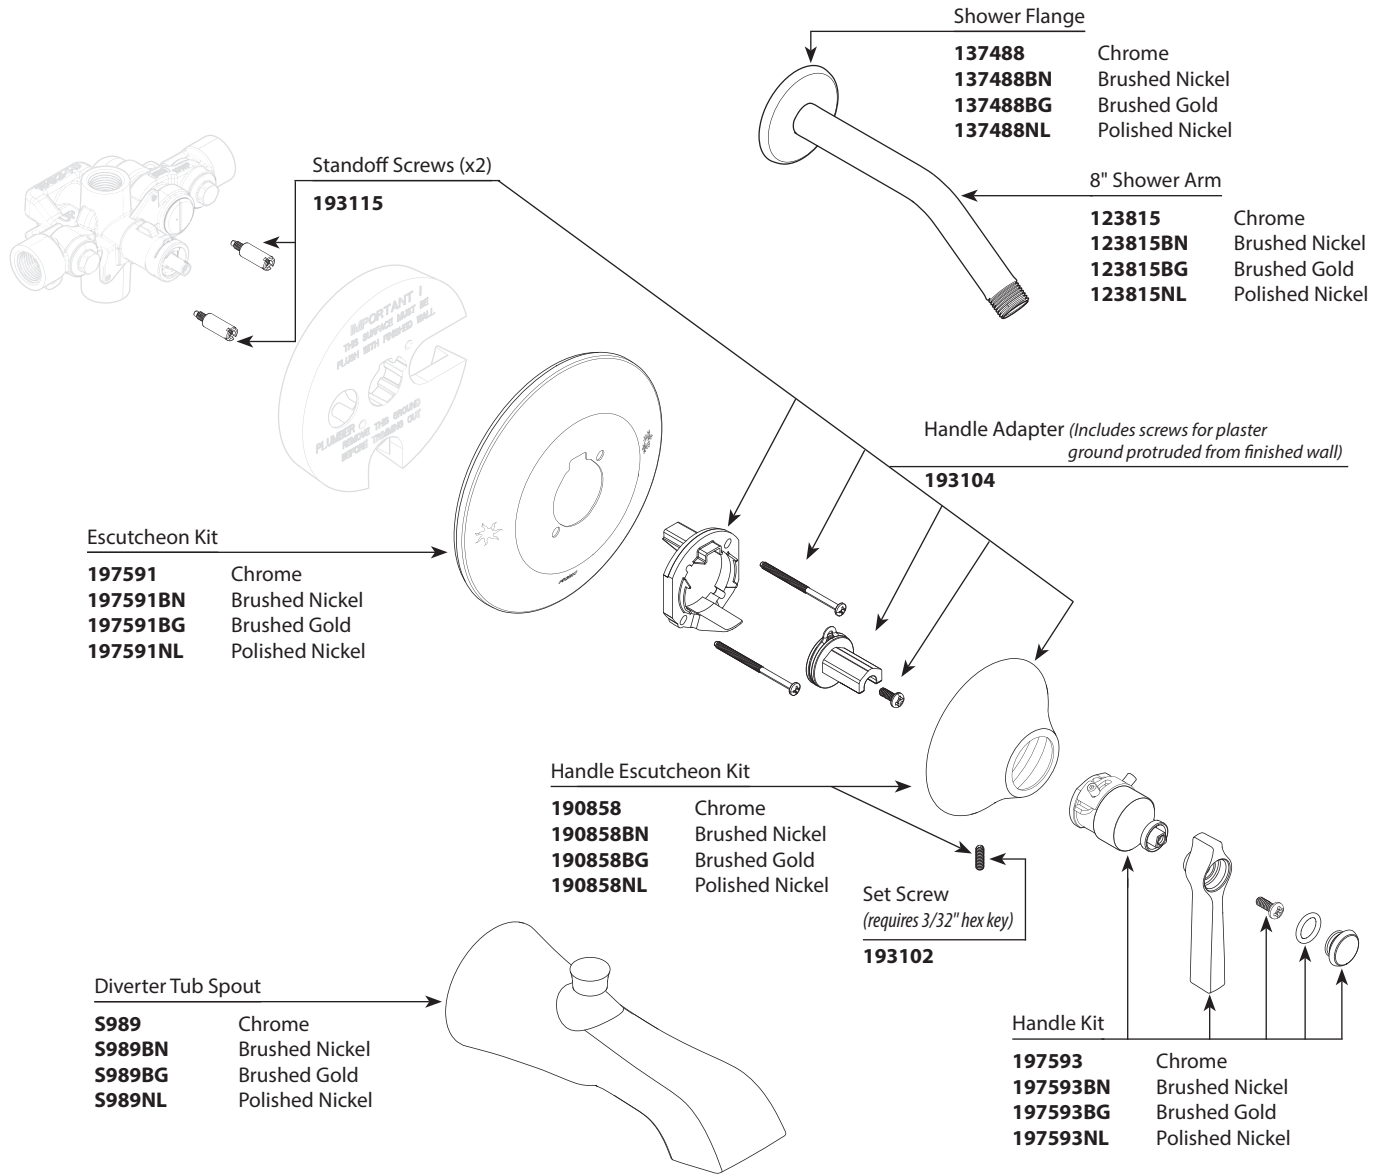

- Order by Part Number
- Trim can be used with 3500 series valve

<b>FLARA™</b>			
<b>Single-Handle Moentrol® Trim</b>			
<u>Valve Trim Only</u>	<u>Shower Trim Only</u>	<u>Tub Shower Trim</u>	<u>Finish</u>
TS3911	TS3912NH	TS3913NH	Chrome
TS3911BN	TS3912NHBN	TS3913NHBN	Brushed Nickel
TS3911BG	TS3912NHBG	TS3913NHBG	Brushed Gold
TS3911NL	TS3912NHNL	TS3913NHNL	Polished Nickel

NH = No Shower Head

Optional Handle Extension Kit
<b>193112</b>