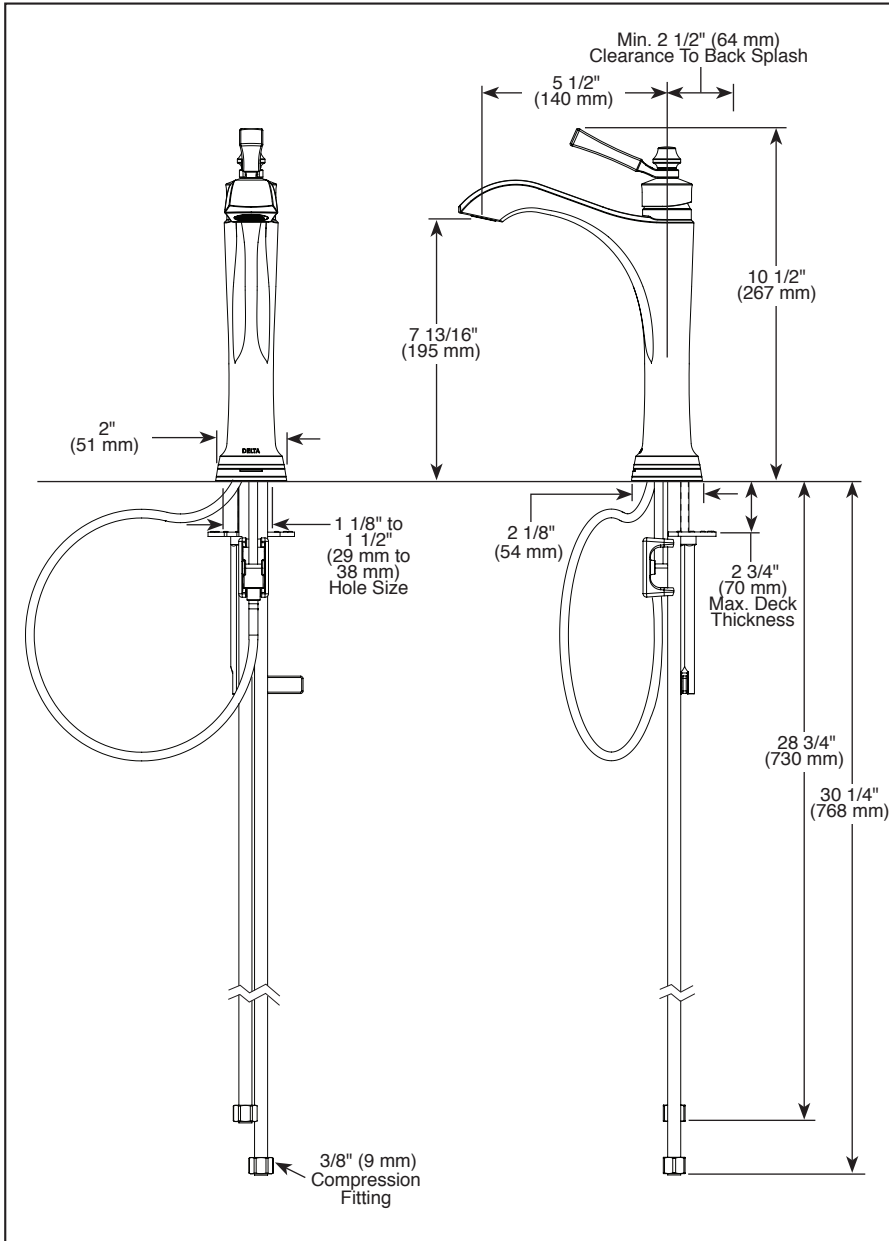

COMPLIES WITH:

- ASME A112.18.1 / CSA B125.1
- Indicates compliance to ICC/ANSI A117.1
- Verified compliant with .25% weighted average wetted Pb content regulations.
- EPA WaterSense®