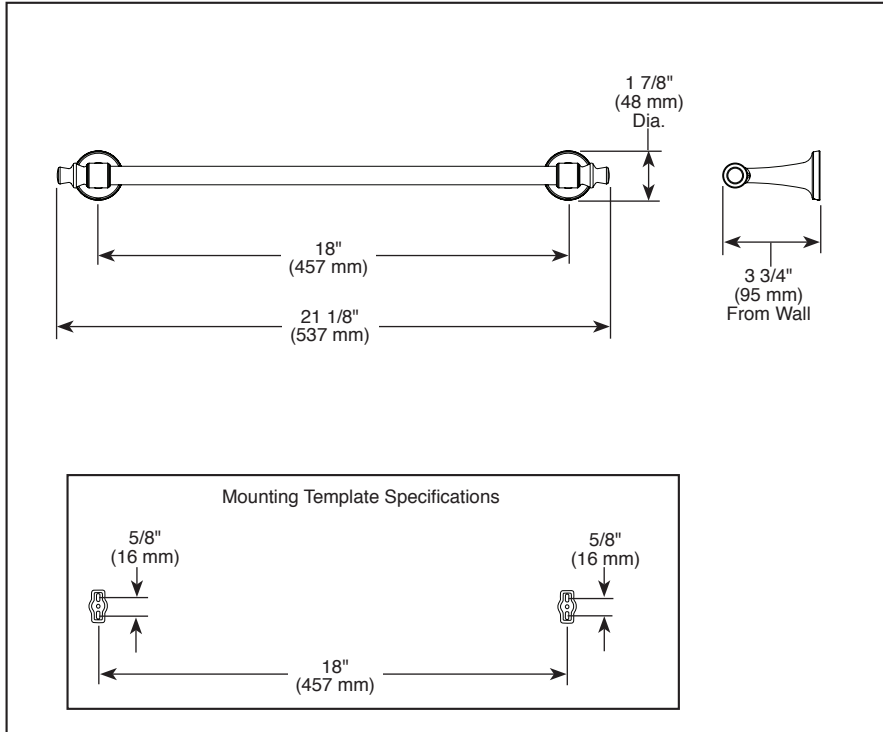

see what Delta can doSM

ACCESSORIES

- Dorval™ Bath Collection
- 18" Towel Bar

Submitted Model No.: _____

Specific Features: _____

▲ Designate Proper Finish Suffix

STANDARD SPECIFICATIONS:

- Wood blocking is preferable behind all wall surfaces. If wood blocking is not available, the following fasteners are suggested: Tile/Masonry-Plastic or lead Anchors Plaster/drywall-Toggle bolts.
- Mounting hardware and mounting template included with product.