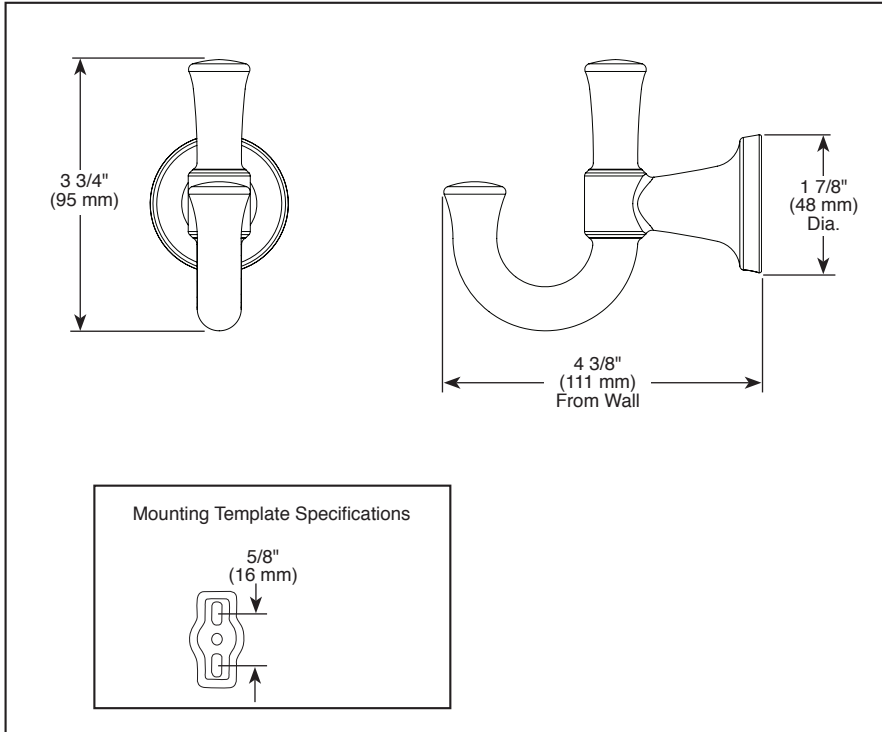

75635▲

Submitted Model No.: _____

Specific Features: _____

▲ Designate Proper Finish Suffix

see what Delta can doSM

ACCESSORIES

- Dorval™ Bath Collection
- Robe Hook

STANDARD SPECIFICATIONS:

- Wood blocking is preferable behind all wall surfaces. If wood blocking is not available, the following fasteners are suggested: Tile/Masonry-Plastic or lead Anchors Plaster/drywall-Toggle bolts.
- Mounting hardware included with product.