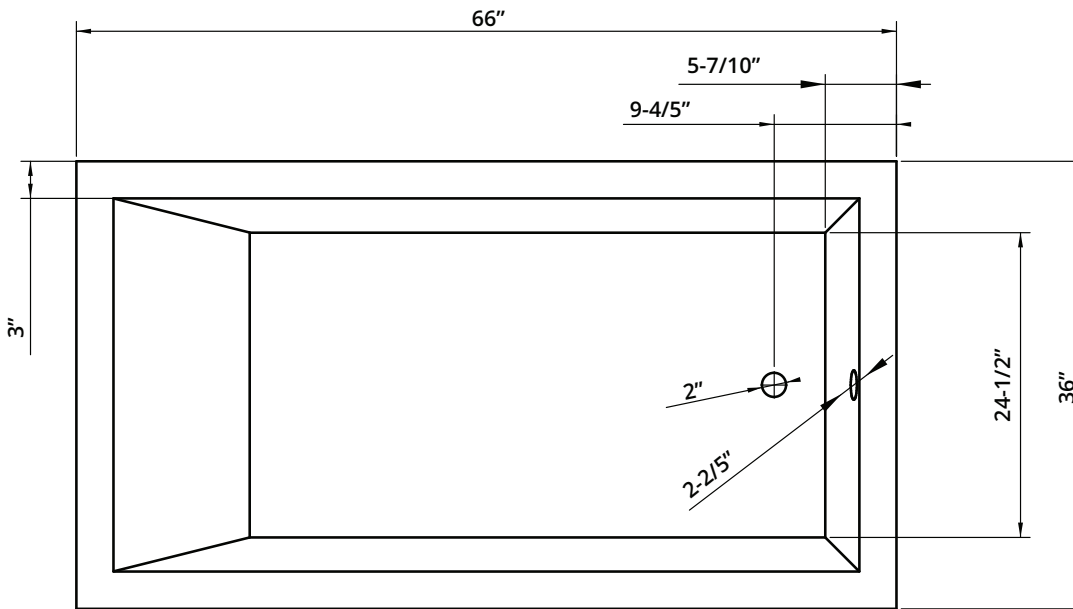

TDS6636 66" x 36"

Acrylic Drop-In Soaker Tub

Features:

- Drop in bath
- Position either as a right hand or left
- High gloss acrylic for easy cleaning

Model #TDS6636

Structure: Built-In

Material: Glossy Acrylic

Color: White

Tub Length: 66"

Tub Width: 36"

Tub Height: 19.5"

Weight Uncrated: 66.6 lbs.

The TDS Drop-In Acrylic Soaker Tub in White is part of a classic style that could fit into any bathrooms decor. High gloss cast acrylic structure ensures the quality and durability.

High quality construction help this tub meet the excellent quality standards that are required in today's bathroom fixture industry.

Prostock TDS6636 66" x 36" Acrylic Drop-In Soaker Tub

Length: 66"

Width: 36"

Height: 19.5"

Weight: 66.6 lbs.

Capacity: 83 gal.

Certifications:

#TDS6636

748079802001