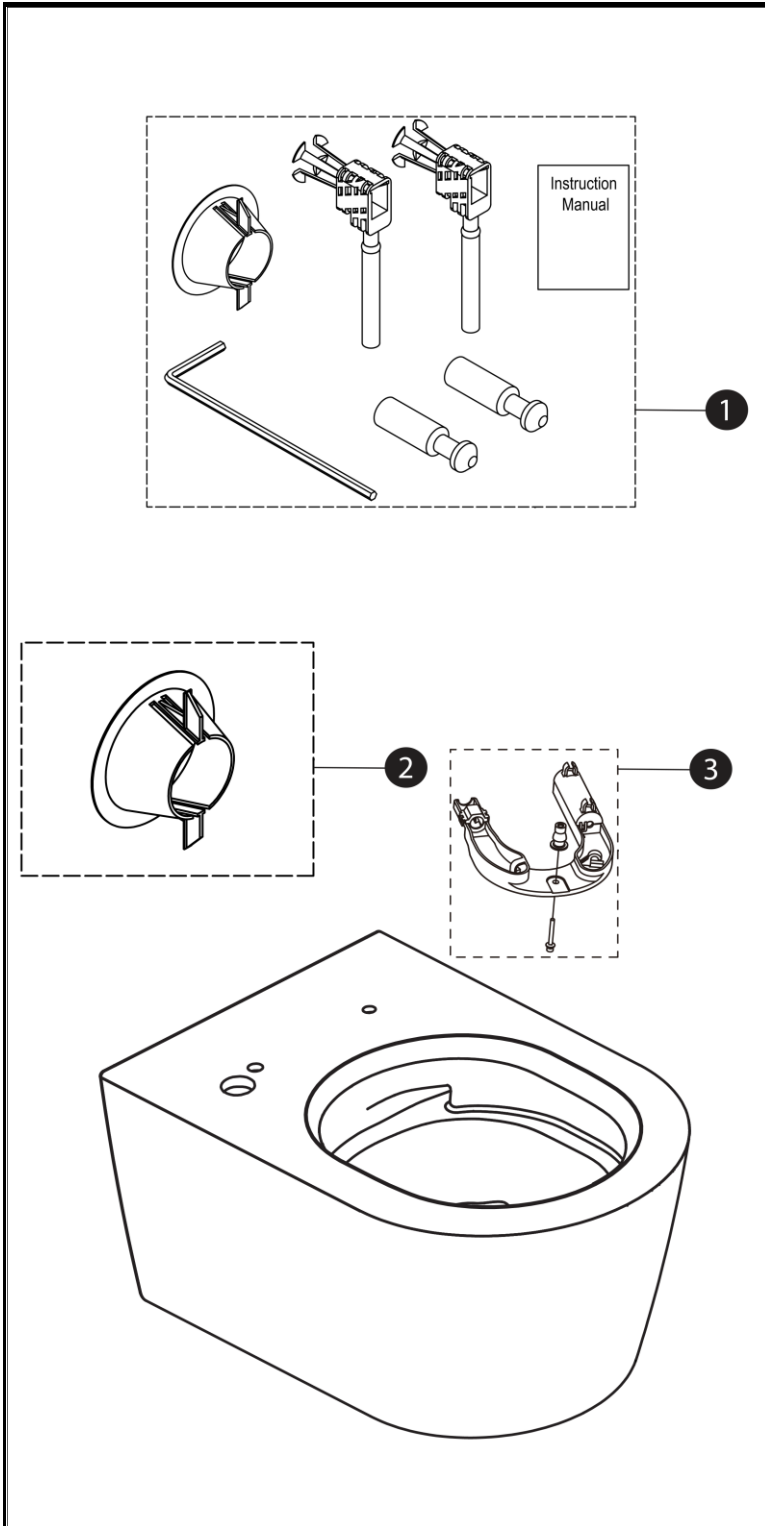

CT447CFG60
 CWT4474047CMFG
 CWT4474047CMFGA

RP Wall Hung Bowl for RX WASHLET®
1.28/0.9 GPF D-Shape Bowl
DYNAMAX®, Wall Hung
CEFIONTECT®

Item	Part	Description
1	THU754-A	Wall Hung Bowl Spare Part
2	9AU323-A	Pressure Loss Ring Spare Part for Wall Hung Bowl
3	THU6321	Bracket Unit Assembly

Note:

Product Number Explanations

Wall Hung Toilet

(CWT) Tank, Bowl, Push plate combination
 (CT) Skirted Bowl
 (#01) Cotton
 (447) Bowl Model #
 (4047) RX WASHLET®

Features

(C) TORNADO FLUSH®
 (M) DUAL-MAX®
 (F) Universal Height
 (G) CEFIONTECT®
 (A) AUTO FLUSH®

Actual Product may vary slightly from illustration.