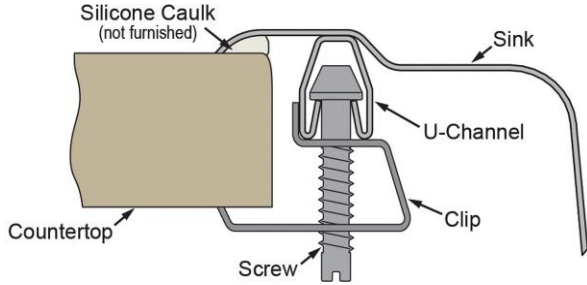

**Hole Drilling Configurations:**

1-1/2" (38mm) Diameter Faucet Holes on 4" (102mm) Centers

**Installation Profile:**

**OPTIONAL ACCESSORIES**

<b>Cutting Board:</b>	CBS1418
<b>Drain:</b>	LK99
<b>Faucet:</b>	LKGT1041CR, LKGT1041NK, LKGT1041RB
<b>Hardware:</b>	LK364, LK463
<b>Rinsing Basket:</b>	LKWRB1418SS
<b>Soap Dispenser:</b>	LKGT1054