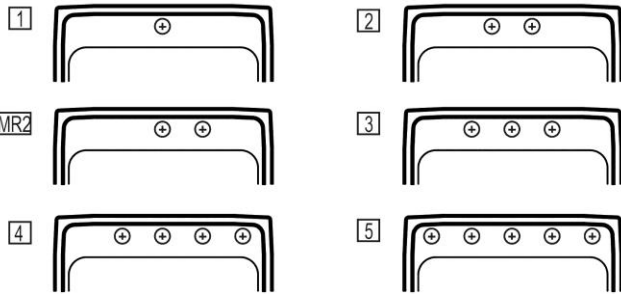

**Hole Drilling Configurations:**

1-1/2" (38mm) Diameter Faucet Holes on 4" (102mm) Centers

**Installation Profile:**

**OPTIONAL ACCESSORIES**

<b>Cutting Board:</b>	CBS1418
<b>Drain:</b>	LK99
<b>Faucet:</b>	LKGT1041CR, LKGT1041NK, LKGT1041RB
<b>Hardware:</b>	LK364, LK463
<b>Rinsing Basket:</b>	LKWRB1418SS
<b>Soap Dispenser:</b>	LKGT1054