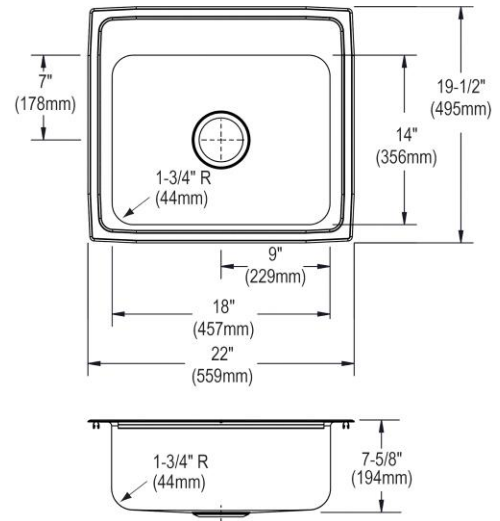

AMERICAN PRIDE. A LIFETIME TRADITION. Like your family, the Elkay family has values and traditions that endure. For almost a century, Elkay has been a family-owned and operated company, providing thousands of jobs that support our families and communities.

Product Compliance: ASME A112.19.3/CSA B45.4
BUY AMERICAN ACT

Sinks are listed by IAPMO® as meeting the applicable requirements of the Uniform Plumbing Code®, International Plumbing Code®, and National Plumbing Code of Canada.

[Clean and Care Manual (PDF)](#)
[Installation Instructions (PDF)](#)
[Warranty (PDF)](#)

Similar models are available with: ADA Depths, CuVerro antimicrobial copper, extra deep bowls, Perfect Drain, included accessories (kit)