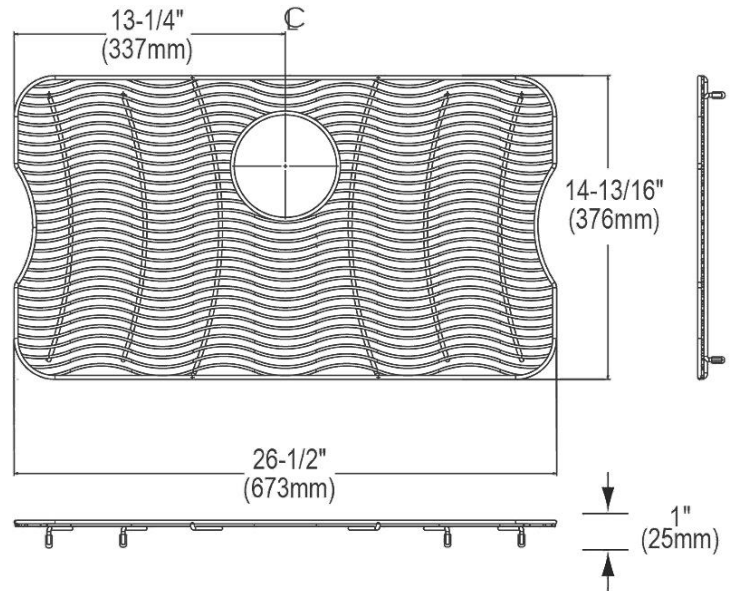

Material:	Stainless Steel
Finish:	Polished Stainless Steel
Dimensions:	26-1/2" x 14-13/16" x 1"
Fits Bowl Size(s):	28" x 16"

Special Note: For bowls with rear center drain opening.

AMERICAN PRIDE. A LIFETIME TRADITION.
Like your family, the Elkay family has values and traditions that endure. For almost a century, Elkay has been a family-owned and operated company, providing thousands of jobs that support our families and communities.

[Clean and Care Manual (PDF)](#)

[Clean and Care Manual (PDF)](#)

[Warranty (PDF)](#)