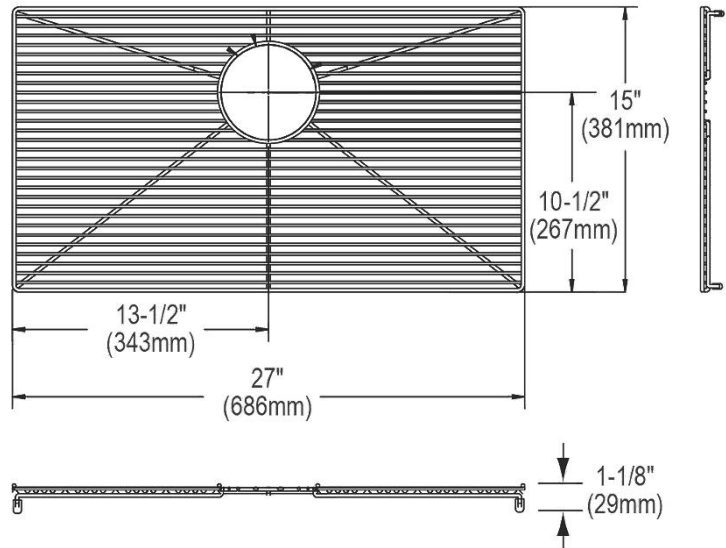

Material:	Stainless Steel
Finish:	Polished Stainless Steel
Dimensions:	27" x 15" x 1-1/8"
Fits Bowl Size(s):	Fits zero radius bowl size: 28" x 16"

Special Note: For bowls with rear center drain opening.

AMERICAN PRIDE. A LIFETIME TRADITION.
Like your family, the Elkay family has values and traditions that endure. For almost a century, Elkay has been a family-owned and operated company, providing thousands of jobs that support our families and communities.

[Clean and Care Manual (PDF)](#)

[Clean and Care Manual (PDF)](#)

[Warranty (PDF)](#)