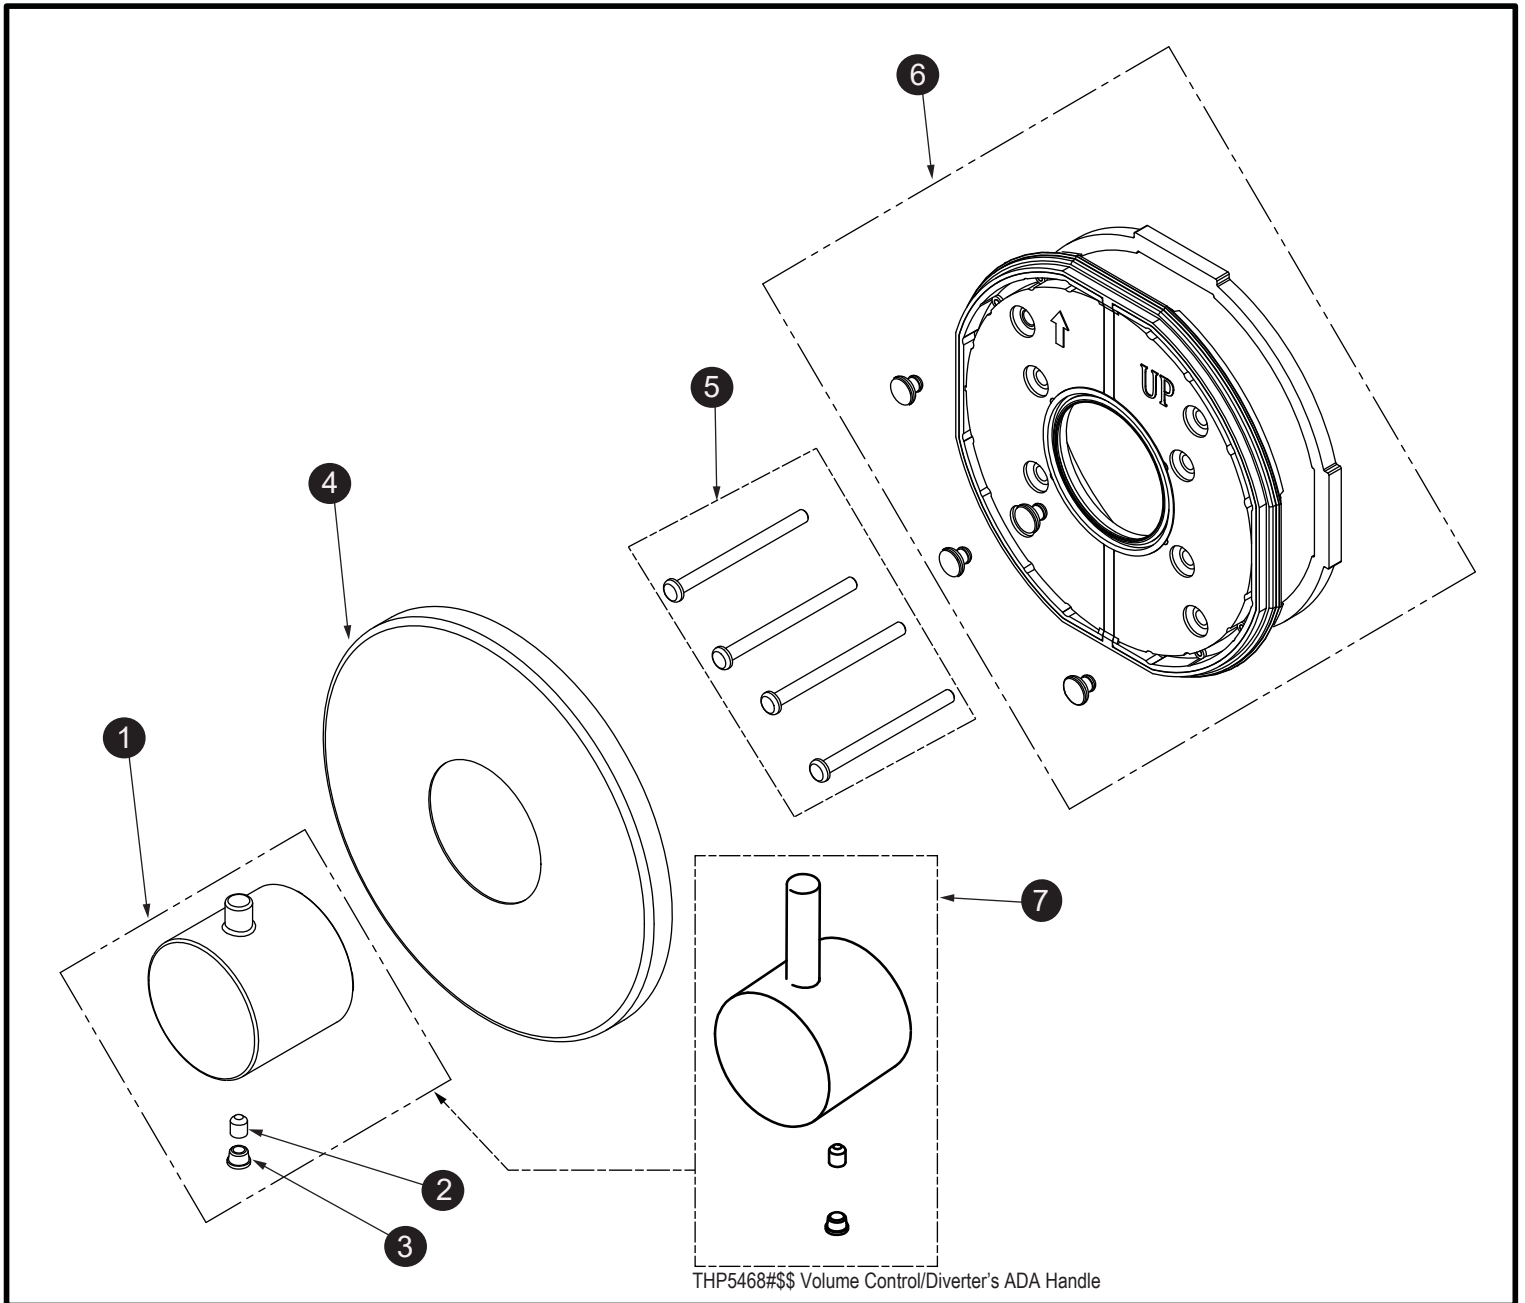

**3-Way w/o Shutoff Diverter Trim (Round)**

Item	Part	Description
1*	THP5257#\$\$	Handle
2	THP5258	Set Screw
3	THP5316	Plug
4*	THP5262#\$\$	Trim
5	THP5219	Screw (4pcs/pkg)
6	THP5220	Lining Plate
7*	THP5468#\$\$	Volume Control / Diverter's ADA Handle

\* Please specify finish when ordering

LEGEND
\$\$ = Denotes Finish
#CP = Polished Chrome
#BN = Brushed Nickel
#PN = Polished Nickel