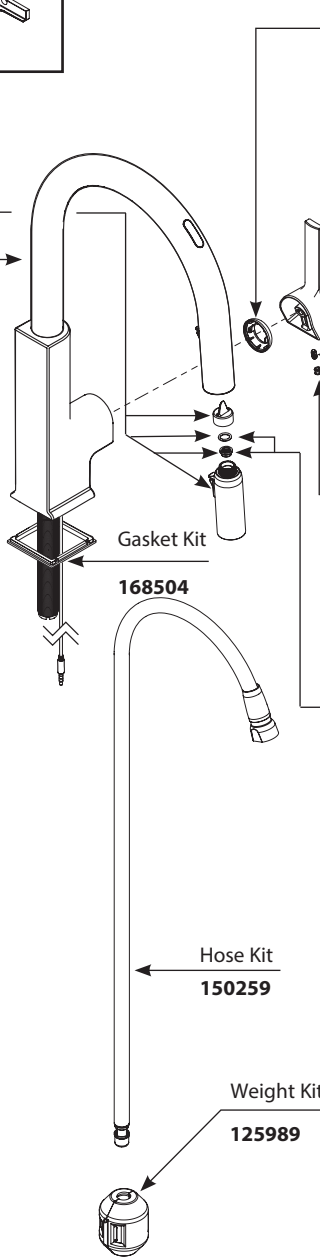

Illustrated Parts

■ Order by Part Number

Wall Mount Service Kit - 199785

- Pulldown Connection Hose Bracket
- Hose Guide Nut
- Screw (x3)
- Hose
- Mounting Bracket

U by Moen Smart Faucet
S To Single Handle High Arc
Pulldown Kitchen Faucet

OPTIONAL

Mounting Bracket
176787

Mounting Hardware
201310

Control Box
201311

Installation Tool
118305

Filter Screen
197171

Handle Dome

160660	Chrome
160660SRS	Spot Resist Stainless
160660BL	Matte Black
160660BG	Brushed Gold
160660BLS	Black Stainless

Handle Kit

168502	Chrome
168502SRS	Spot Resist Stainless
168502BL	Matte Black
168502BG	Brushed Gold
168502BLS	Black Stainless

Set Screw (3/32" hex key)
155023

Plug Button

152859	Chrome
152859CSL	Classic Stainless (Used for Spot Resist Stainless)
152859BL	Matte Black
152859BG	Brushed Gold