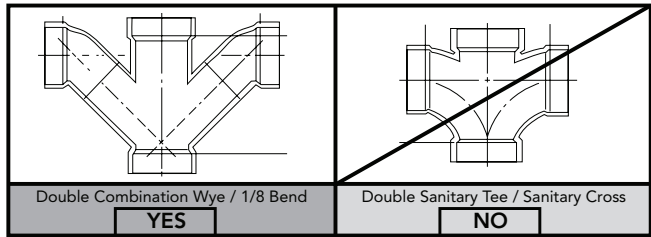

COLORS/FINISHES

- Standard
 - #01 Cotton
 - #03 Bone
 - #11 Colonial White
 - #12 Sedona Beige
 - #51 Ebony (not available with CEFIONTECT)

PRODUCT SPECIFICATION

The two-piece low consumption E-Max flushing system toilet shall be 1.28GPF/4.8LPP. Toilet shall have high-profile tank, elongated front bowl and chrome trip lever. Toilet shall be universal height and ADA compliant when approached from trip lever side. CST424EFG model shall have CEFIONTECT ceramic glaze. Toilet shall be TOTO Model CST424EF _____.

CST424EF(G)

Eco Promenade® Close Coupled Toilet, 1.28GPF

SPECIFICATIONS

- Water Use 1.28 GPF/4.8LPF
- Flush System E-Max
- Min. Water Pressure 8 psi (static)
- Water Surface 8-7/8" x 6-3/8"
- Trap Diameter 2-1/8"
- Rough-in 12"
- Trap Seal 2-1/4"
- Warranty One Year Limited Warranty
- Material Vitreous china
- Shipping Weight C424EF - 54lbs
ST424E - 41.5lbs
- Shipping Dimensions C424EF(G)
28"L x 10"W¹ x 16-1/4"W²
x 17-1/4"H

ST424E
20-1/2" L x 9-1/2" W
x 21-3/4" H

INSTALLATION NOTES

Back-to-Back Toilet Installations:

TOTO recommends the use of a nationally listed, double sanitary tee-wye only, in vertical waste stacks, in accordance with the stipulations noted in the majority of nationally recognized plumbing codes.