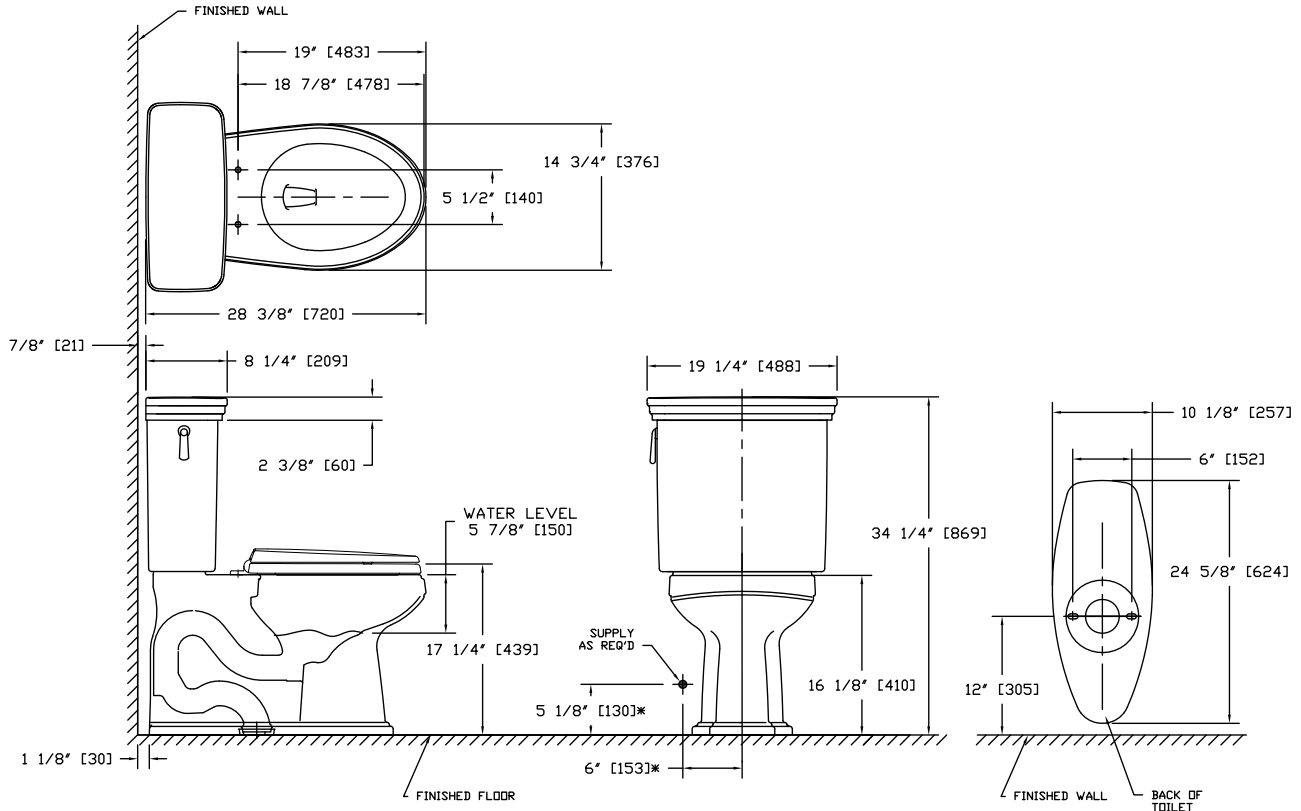

COLORS/FINISHES

- Standard
 - #01 Cotton
 - #03 Bone
 - #11 Colonial White
 - #12 Sedona Beige
 - #51 Ebony (not available with CEFIONTECT)

PRODUCT SPECIFICATION

The two-piece low consumption E-Max flushing system toilet shall be 1.28GPF/4.8LPP. Toilet shall have high-profile tank, elongated front bowl and chrome trip lever. Toilet shall be universal height and ADA compliant when approached from trip lever side. CST424EFG model shall have CEFIONTECT ceramic glaze. Toilet shall be TOTO Model CST424EF _____.

CST424EF(G)

Eco Promenade® Close Coupled Toilet, 1.28GPF

SPECIFICATIONS

- Water Use 1.28 GPF/4.8LPF
- Flush System E-Max
- Min. Water Pressure 8 psi (static)
- Water Surface 8-7/8" x 6-3/8"
- Trap Diameter 2-1/8"
- Rough-in 12"
- Trap Seal 2-1/4"
- Warranty One Year Limited Warranty
- Material Vitreous china
- Shipping Weight C424EF - 54lbs
ST424E - 41.5lbs
- Shipping Dimensions C424EF(G)
28"L x 10"W¹ x 16-1/4"W²
x 17-1/4"H

ST424E
20-1/2" L x 9-1/2" W
x 21-3/4" H

INSTALLATION NOTES

Back-to-Back Toilet Installations:

TOTO recommends the use of a nationally listed, double sanitary tee-wye only, in vertical waste stacks, in accordance with the stipulations noted in the majority of nationally recognized plumbing codes.

*SUGGESTED DIMENSIONS

TOTO

These dimensions and specifications are subject to change without notice