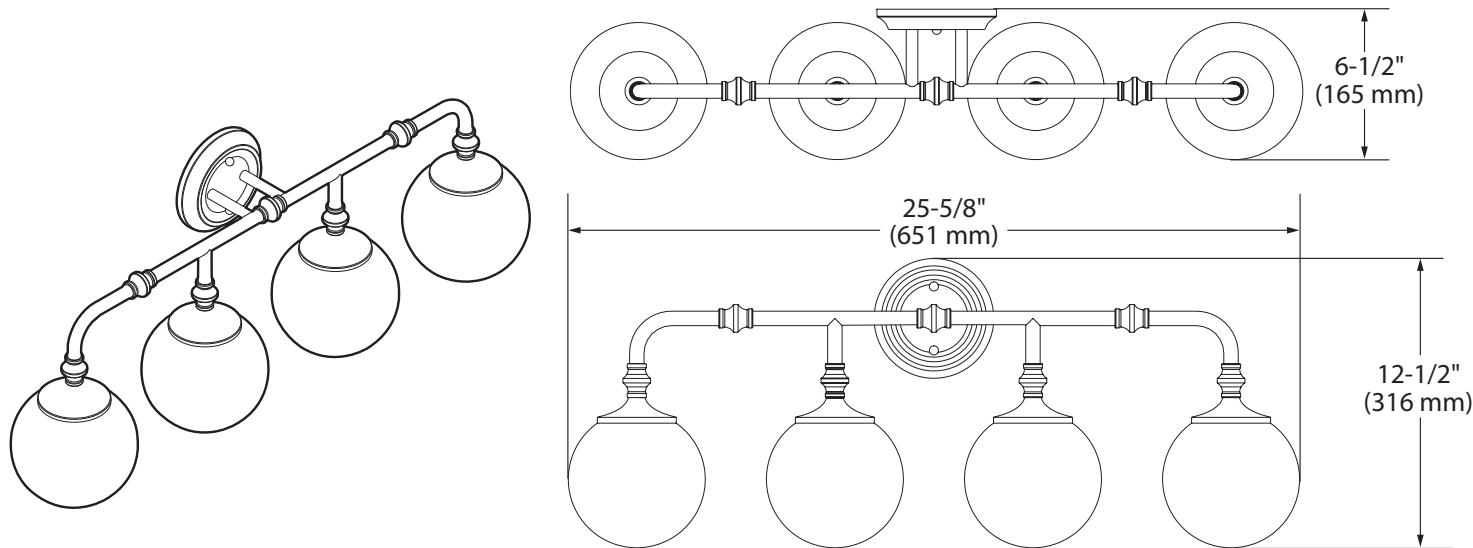

Colinet™ Technical Specification

YB0564

4-Globe Light Fixture

Dimensions:

Product Information:

Stock Numbers: YB0564CH – CHROME
YB0564BN – BRUSHED NICKEL
YB0564BG – BRUSHED GOLD
YB0564BL – MATTE BLACK

Globe Service Kit: YB0569

Materials: Zinc, glass

Voltage: 120v

Bulb: 60 W max bulb (not included); type B10

UL Listed: Yes – for dry locations

Important Notes: Turn off power during installation. Do not connect or disconnect under load.