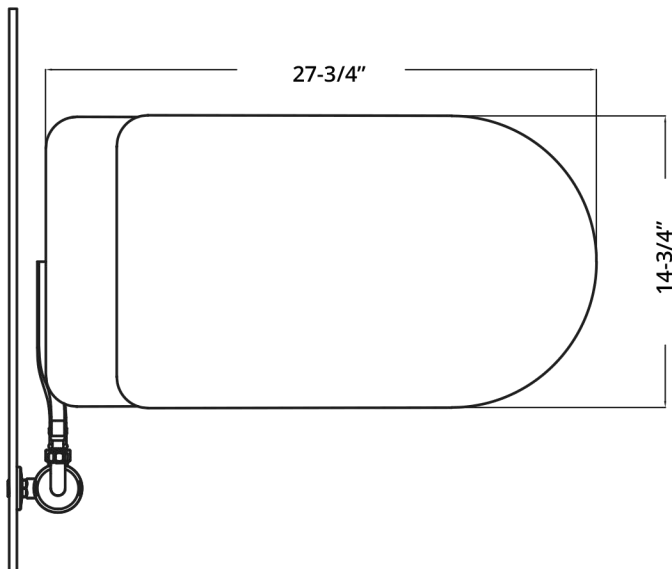

Ganza II

Technical:

Included – bidet with integrated bowl, remote control, shutoff valve with flow restrictor, filter cartridge, hoses to connect shutoff & filter to bowl, power cord

Materials - ceramic bowl with polypropylene seat and cover

Shipping weight – 99 lbs

Product weight – 88 lbs

Installation – standard 12" rough-in design, minimum water flow 5 GPM at 25 PSI

Rated Voltage – 120 V AC, 50/60 Hz.
1180 W

Cord length – 60"

Warranty: 3 year from date of purchase

Certifications:

Ganza
G2ETBCERN-12.WH

748079802919

TRONE