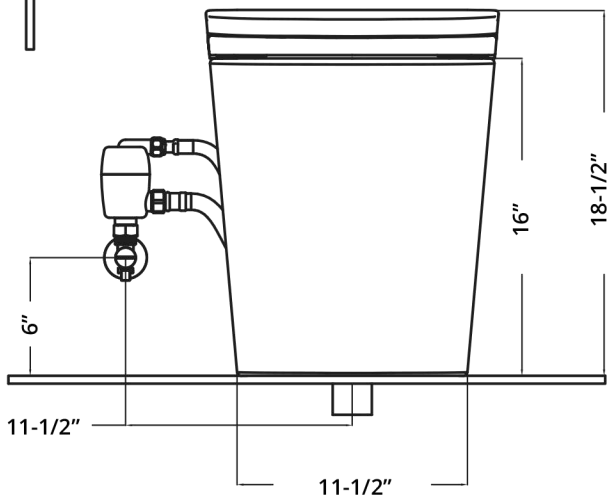

Ganza II

Technical:

Included – bidet with integrated bowl, remote control, shutoff valve with flow restrictor, filter cartridge, hoses to connect shutoff & filter to bowl, power cord

Materials - ceramic bowl with polypropylene seat and cover

Shipping weight – 99 lbs

Product weight – 88 lbs

Installation – standard 12" rough-in design, minimum water flow 5 GPM at 25 PSI

Rated Voltage – 120 V AC, 50/60 Hz.
1180 W

Cord length – 60"

Warranty: 3 year from date of purchase

Certifications:

Ganza
G2ETBCERN-12.WH

748079802919

TRONE