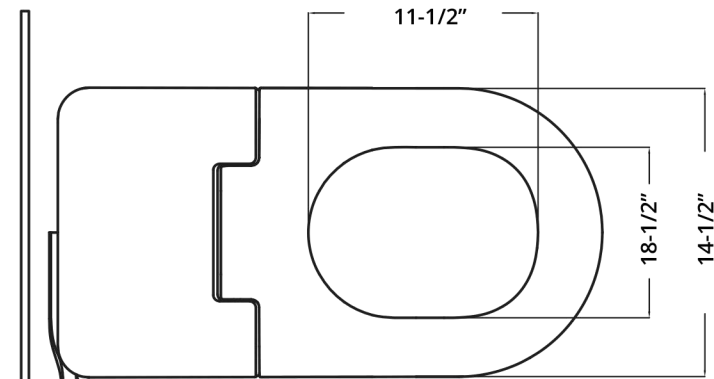

Ganza II

Technical:

Included – bidet with integrated bowl, remote control, shutoff valve with flow restrictor, filter cartridge, hoses to connect shutoff & filter to bowl, power cord

Materials - ceramic bowl with polypropylene seat and cover

Shipping weight – 99 lbs

Product weight – 88 lbs

Installation – standard 12" rough-in design, minimum water flow 5 GPM at 25 PSI

Rated Voltage – 120 V AC, 50/60 Hz.
1180 W

Cord length – 60"

Warranty: 3 year from date of purchase

Certifications:

Ganza
G2ETBCERN-12.WH

748079802919

TRONE