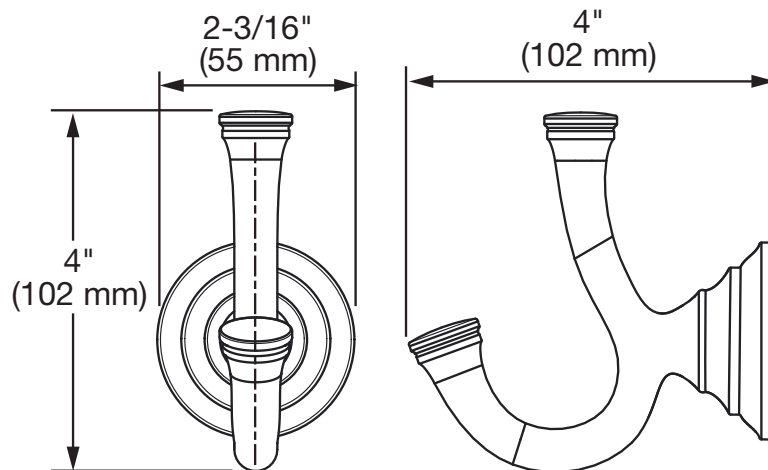

MODEL NUMBER:

□ 7052210 - Robe Hook

Available Finishes

002	Polished Chrome
295	Brushed Nickel
013	Polished Nickel
278	Legacy Bronze
GN0	Brushed Cool Sunrise

PRODUCT FEATURES:

Materials of Construction: Metal construction for durability & long life.

Concealed Mounting: No exposed set screws.

Easy to Install

SUGGESTED SPECIFICATION

Robe Hook shall feature metal construction. Shall feature concealed mounting with no exposed set screws. Robe Hook shall be American Standard Model # 7052210._____.