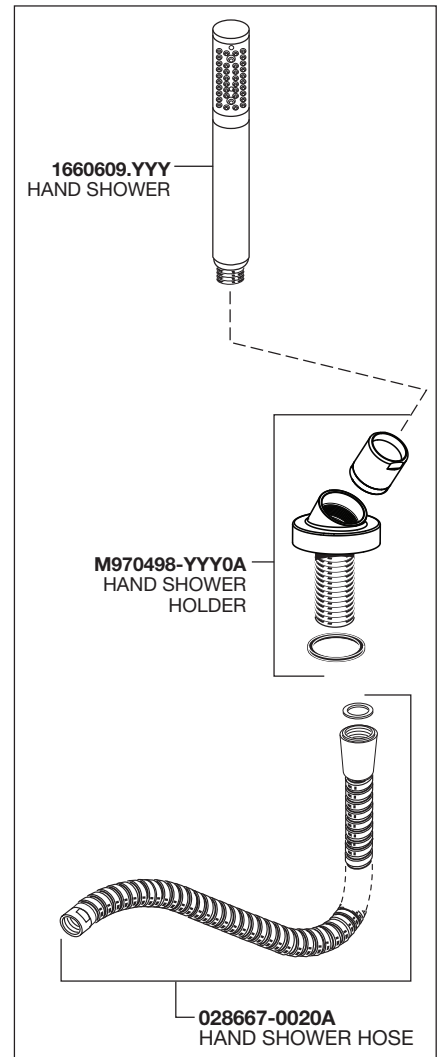

## Studio® S Deck Mount Bath Filler

MODEL NUMBERS

**T105900**  
**T105901**