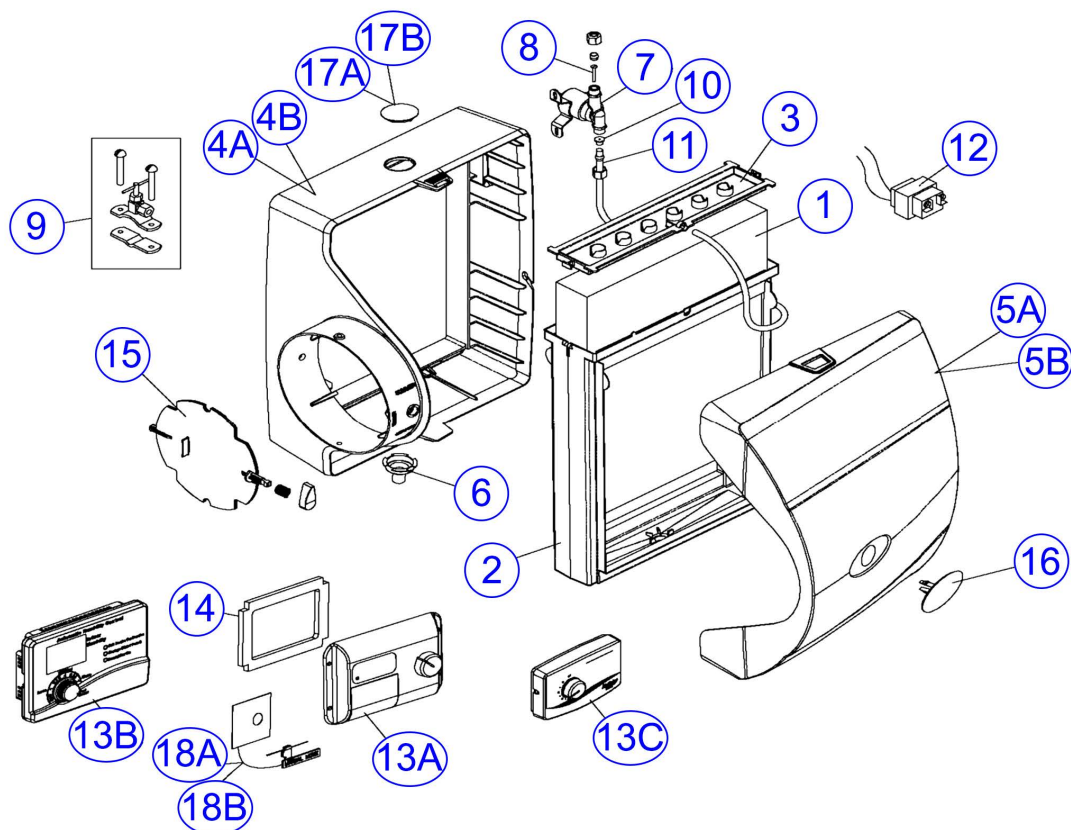

Aprilaire Model 600 Humidifier Parts List

NO.	BLUE/GRAY UNITS - PART NAME	QTY/CTN	PART NO.
4B	Base (Blue/Gray)	1	4731
5B	Cover (Blue/Gray)	1	4728
13B	Automatic Digital Humidity Control	1	60
16B	Name Plate (Blue/Gray)	1	4882
17B	Hole Plug (Blue/Gray)	1	4733
18B	Resistor Case & Manual Mode Label	1	4737
NO.	ALMOND UNITS - PART NAME	QTY/CTN	PART NO.
4A	Base (Almond)	1	4328
5A	Cover (Almond)	1	4329
13A	Automatic Humidifier Control	1	56
16A	Name Plate (Almond)	1	4333
17A	Hole Plug (Almond)	1	4334
18A	Resistor Case & Manual Label	1	4336
COMMON PARTS		QTY/CTN	PART NO.
1	Water Panel® Evaporator	10	35
2	Scale Control Insert	(4640-10) (4330-8)	4330
3	Water Distribution Tray	1	4331
6	Drain Spud	6	4223
7	Water Solenoid Valve (24 Volt)	1	4040
8	In-Line Strainer	12	4004
9	Saddle Valve	1	4001
10	Orifice (Yellow)	144 (12-12 pks.)	4231
11	Feed Tube with Strainer, Orifice, Compression Sleeve and Nut	1	4335
12	Transformer	1	4010
14	Automatic Humidifier Control Gasket	1	4305
15	Damper Assembly	1	4332
16	Name Plate	1	4333
OTHER PARTS		QTY/CTN	PART NO.
13C	Manual Humidifier Control	1	4655
	Outdoor Temperature Sensor (only available for automatic units)	1	8052
	Current Sensing Relay	1	50
	Saddle Valve Adapter	6	4229
	Shock Arrestor	1	4280
	Maintenance Kits (includes parts 10, 4335, 4231, 4004, 4640, 4331 and 4223)	1	N/A
	Maintenance Kits (includes parts 35, 4232, 4004, 4330, 4331 and 4223)	1	4839
	Blower Activation Relay	10	4851