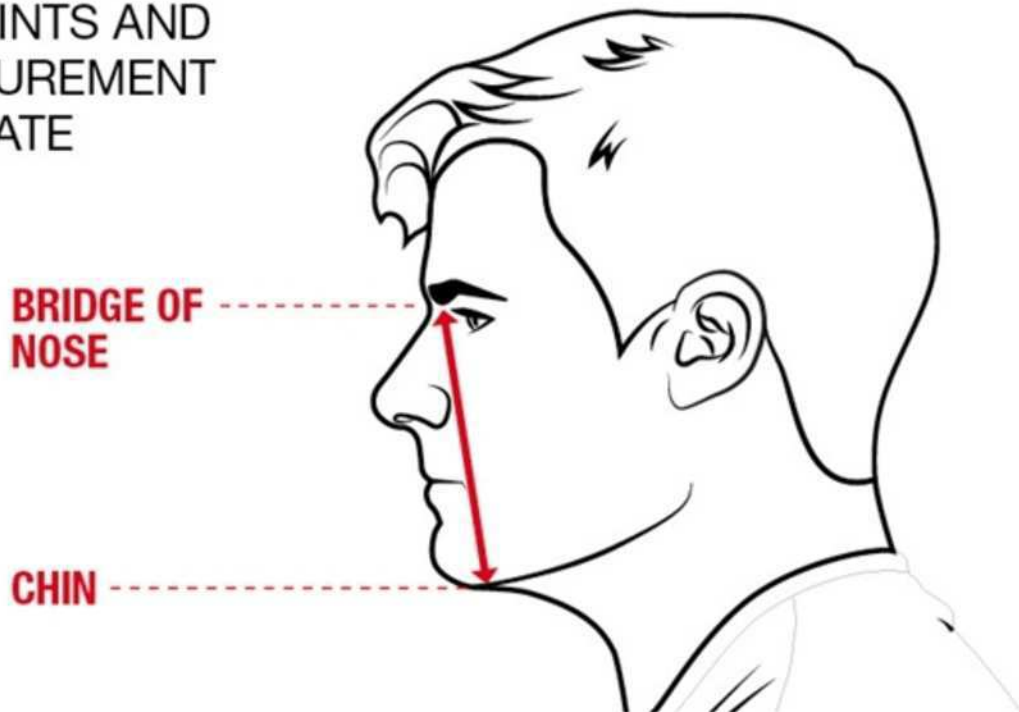

LIGHTWEIGHT & BREATHABLE

Moisture Wicking

Stay cool, dry fast

Flexible Nose Bridge

Comfortable Adjustable Ear loops

Anti-Microbial
Prevents Odor
Causing Bacteria

Soft Breathable
Layers

STAY SAFE.
STAY PRODUCTIVE.

FACE MASK SIZE GUIDE

MEASURE BODY AT
SPECIFIED POINTS AND
MATCH MEASUREMENT
TO APPROPRIATE
SIZE RANGE.

SIZE

S/M

L/XL

**BRIDGE OF
NOSE TO CHIN**

$3\frac{1}{2}'' - 4\frac{15}{16}''$
8.9 cm – 12.5 cm

$4\frac{3}{4}'' - 5\frac{1}{2}''$
12 cm – 13.9 cm