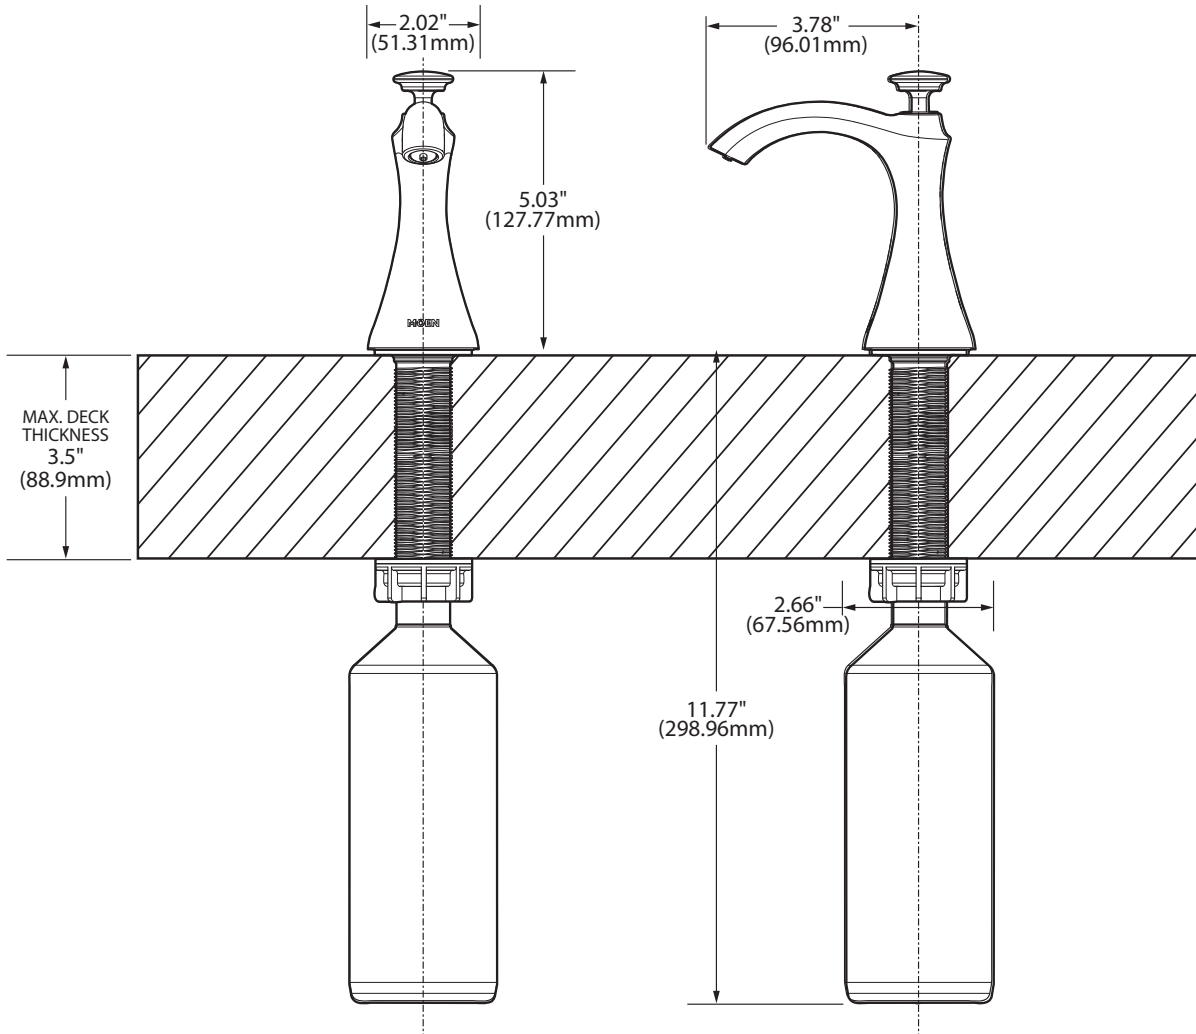

TRANSITIONAL SOAP/LOTION DISPENSER

Model: S3946 series

NOTE: DESIGNED TO BE INSTALLED THROUGH 1 HOLE 1-1/8" DIAMETER

CRITICAL DIMENSIONS

(DO NOT SCALE)

FOR MORE INFORMATION CALL: 1-800-BUY-MOEN

www.moen.com