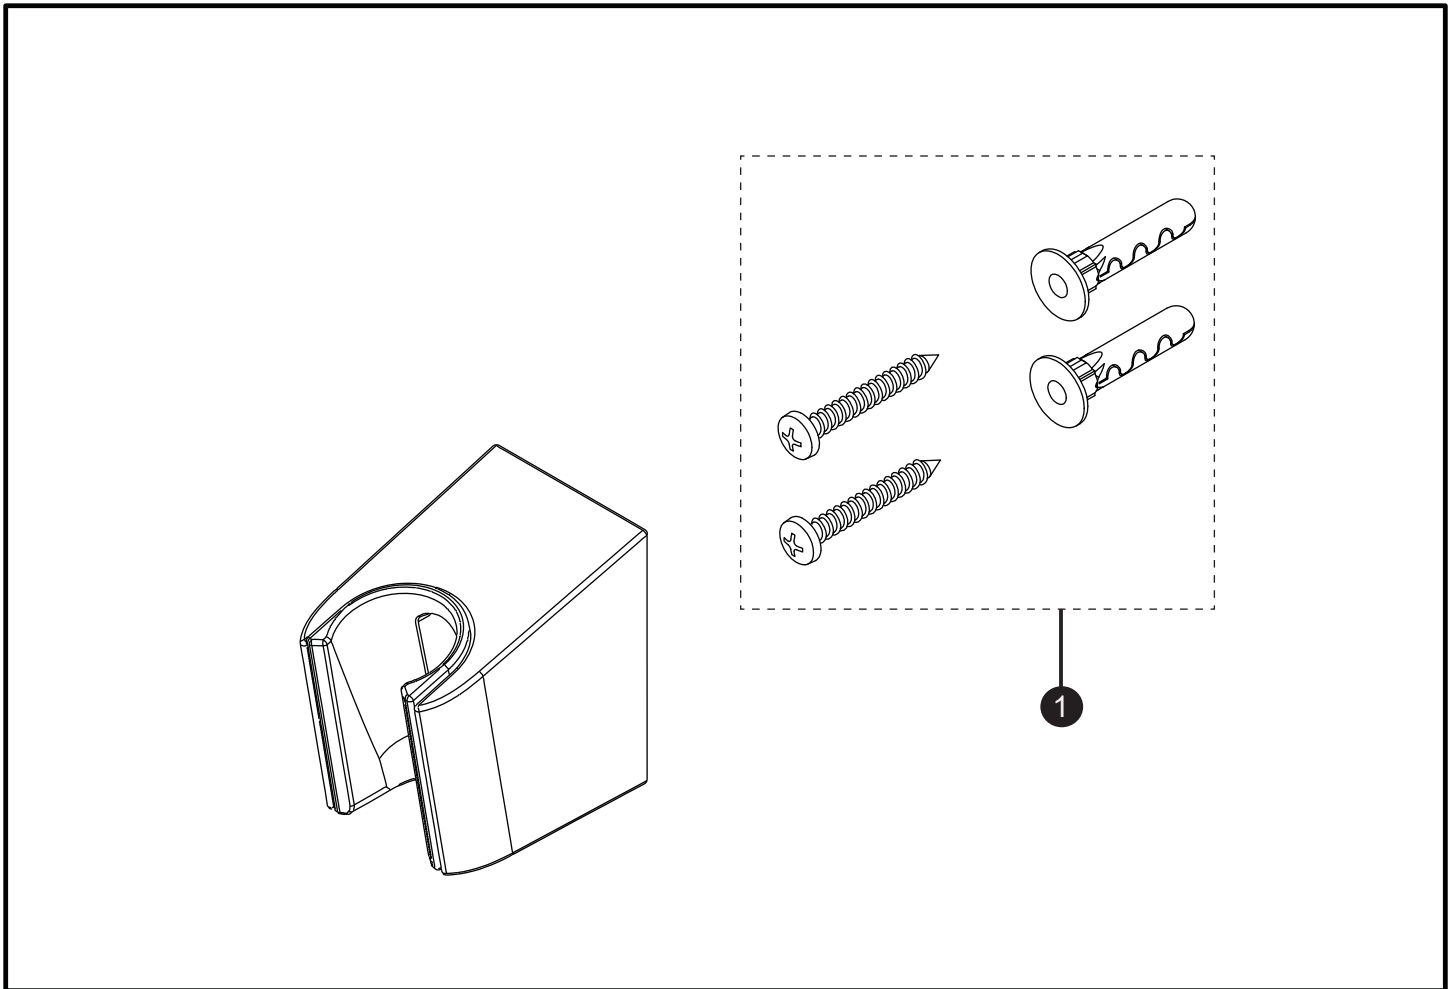

Shower Accessories
Wall Mount - Square Handshower

Item	Part	Description
1	THP4489	Mounting Hardware (1 set)

LEGEND
\$\$ = Denotes Finish
#CP = Polished Chrome
#BN = Brushed Nickel
#PN = Polished Nickel