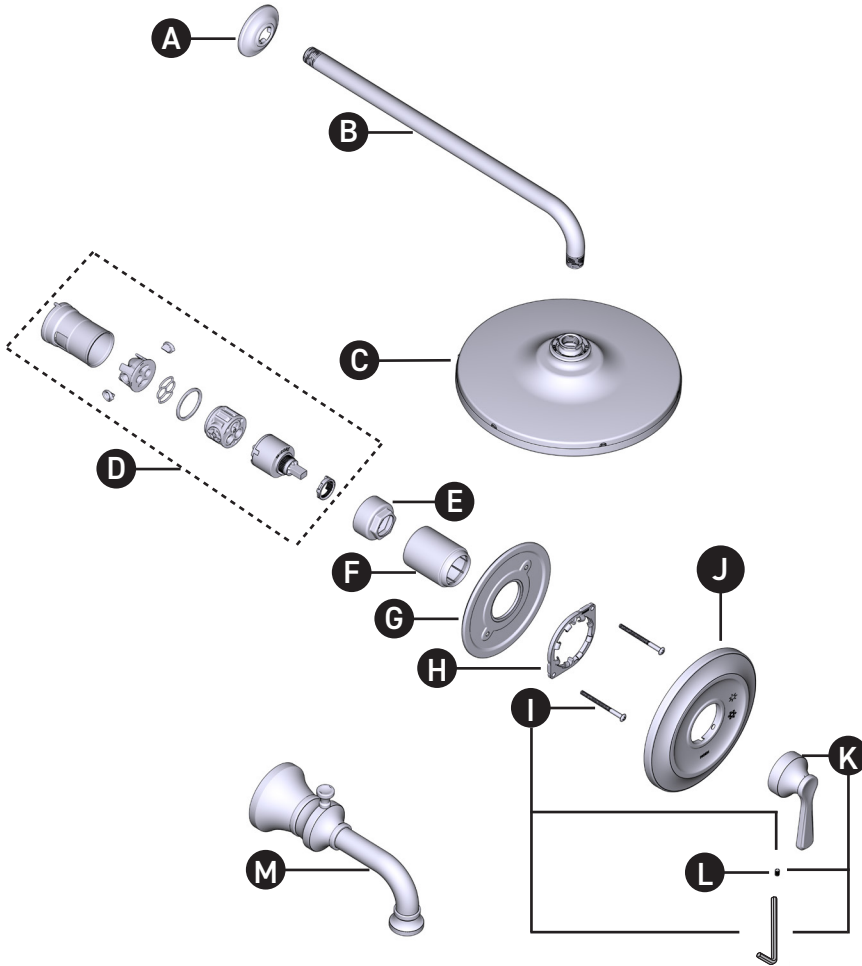

MOEN®

ORDER BY PART NUMBER

VALVE TRIM ONLY	SHOWER TRIM ONLY	TUB SHOWER TRIM	FINISH
UTS244201	UTS244202EP	UTS244203EP	Chrome
UTS244201BN	UTS244202EPBN	UTS244203EPBN	Brushed Nickel
UTS244201BG	UTS244202EPBG	UTS244203EPBG	Brushed Gold
UTS244201BL	UTS244202EPBL	UTS244203EPBL	Matte Black

EP=1.75 GPM HEAD

Illustrated Parts

COLINET™

Single-Handle M-CORE™ 2-Series Trim

ID	Kit Description	Kit Number	Finish
A	Shower Arm Flange	AT2199	Chrome
		AT2199BG	Brushed Gold
		AT2199BN	Brushed Nickel
		AT2199BL	Matte Black
B	Shower Arm	151380	Chrome
		151380BG	Brushed Gold
		151380BN	Brushed Nickel
		151380BL	Matte Black
C	Shower Head (1.75 GPM)	S112EP	Chrome
		S112EPBG	Brushed Gold
		S112EPBN	Brushed Nickel
		S112EPBL	Matte Black
D	Cartridge Assembly	1212	N/A
E	Cartridge Nut	200762	N/A
F	Sleeve	200775	Chrome
		200775BG	Brushed Gold
		200775BN	Brushed Nickel
		200775BL	Matte Black
G	Backing Plate	200766	N/A
H	Snap Ring	200772	N/A
I	Backing Plate Screws (2)	200764	N/A
J	Escutcheon Kit	206303	Chrome
		206303BG	Brushed Gold
		206303BN	Brushed Nickel
		206303BL	Matte Black
K	Handle Kit	200800	Chrome
		200800BG	Brushed Gold
		200800BN	Brushed Nickel
		200800BL	Matte Black
L	Set Screw (Requires 3/32" Hex Key)	40057	N/A
M	Tub Spout	S5000	Chrome
		S5000BG	Brushed Gold
		S5000BN	Brushed Nickel
		S5000BL	Matte Black

OPTIONAL: 1" Handle Extension Kit

MODEL	FINISH
200755	Chrome
200755BG	Brushed Gold
200755BN	Brushed Nickel
200755BL	Matte Black