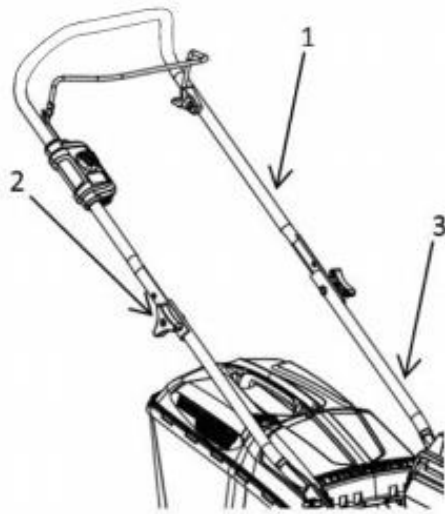

---

**40V LITHIUM-ION CORDLESS LAWN MOWER**

Model: EB137CD

**Parts List**

1. Upper Handle
2. Fasten Screw
3. Lower Handle
4. Grass Catcher
5. Battery
6. Wheels

7. Switch Interlock
8. Foam Pipe
9. On/Off Switch
10. Plastic Stopper
11. Safety Key