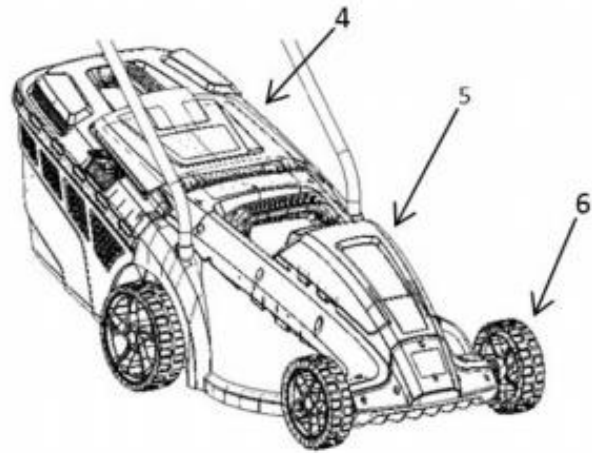

---

**40V LITHIUM-ION CORDLESS LAWN MOWER**

Model: EB137CD

**Parts List**

1. Upper Handle
2. Fasten Screw
3. Lower Handle
4. Grass Catcher
5. Battery
6. Wheels

7. Switch Interlock
8. Foam Pipe
9. On/Off Switch
10. Plastic Stopper
11. Safety Key