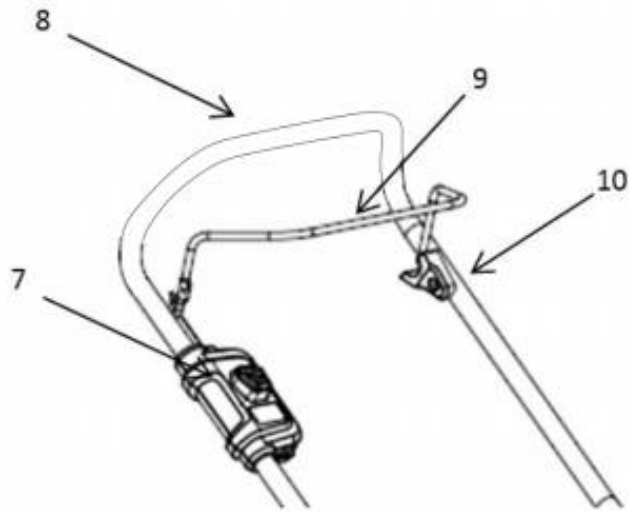

---

**40V LITHIUM-ION CORDLESS LAWN MOWER**

Model: EB137CD

**Parts List**

1. Upper Handle
2. Fasten Screw
3. Lower Handle
4. Grass Catcher
5. Battery
6. Wheels

7. Switch Interlock
8. Foam Pipe
9. On/Off Switch
10. Plastic Stopper
11. Safety Key