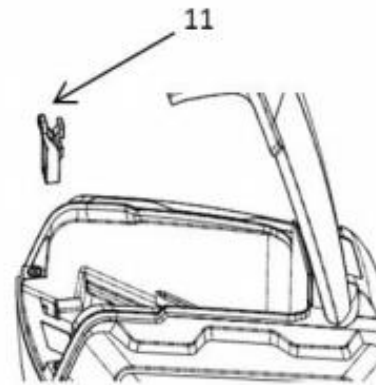

---

**40V LITHIUM-ION CORDLESS LAWN MOWER**

Model: EB137CD

**Parts List**

1. Upper Handle
2. Fasten Screw
3. Lower Handle
4. Grass Catcher
5. Battery
6. Wheels

7. Switch Interlock
8. Foam Pipe
9. On/Off Switch
10. Plastic Stopper
11. Safety Key