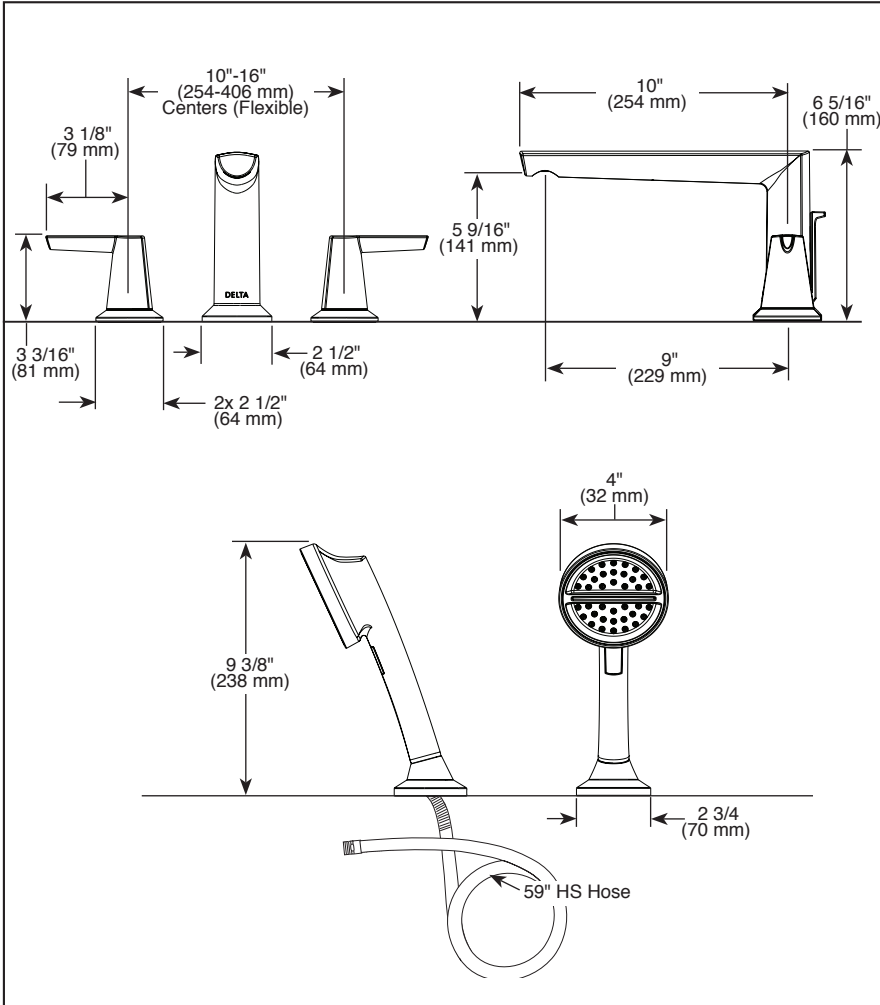

▲ Designate proper finish suffix

see what Delta can do™

ROMAN TUB/WHIRLPOOL FAUCET TRIM

- Galeon™ Bath Collection
- Three Hole Installation (T2771 Series)
- Four Hole Installation (T4771 Series)

FEATURES:

- Lumicoat™ Finish (-PR models only)
- Lumicoat™ Finishes easily wipe clean without cleaners and chemicals on the products most commonly touched areas

STANDARD SPECIFICATIONS:

- Temperature and volume controlled with handles
- Rough-In kit must also be ordered to complete installation
  - -R4707 for four hole
  - -R2700 or R2707 for three hole
  - -RP23601 for three hole 10" fixed installationThere are separate specification sheets on each rough-in kit if more details are required.
- Hand shower includes certified double check valves for backflow prevention (T4771)
- Hand shower max flow rate 1.75 gpm @ 80 psi, 6.6 L/min @ 550 kPa
- Hot/cold indicators

WARRANTY

- Parts and Finish - Lifetime limited warranty; or for commercial purchasers, 10 years for multi-family residential (apartments and condominiums) and 5 years for all other commercial uses, in each case from the date of purchase.
- Electronic Parts and Batteries (if applicable) - 5 years from the date of purchase; or for commercial purchasers, 1 year from the date of purchase. No warranty is provided on batteries.

COMPLIES WITH:

- ASME A112.18.1 / CSA B125.1
- Indicates compliance to ICC/ANSI A117.1 - Valve control only
- EPA WaterSense® - Applies to T4771▲ only

Delta reserves the right (1) to make changes in specifications and materials, and (2) to change or discontinue models, both without notice or obligation. Dimensions are for reference only. See current full-line price book or www.deltafaucet.com for finish options and product availability.

DSP-B-T2771 Rev. B

Delta Faucet Company

55 E. 111th Street, Indianapolis, Indiana 46280
350 South Edgeware Road, St. Thomas, ON N5P 4L1
© 2021 Delta Faucet Company