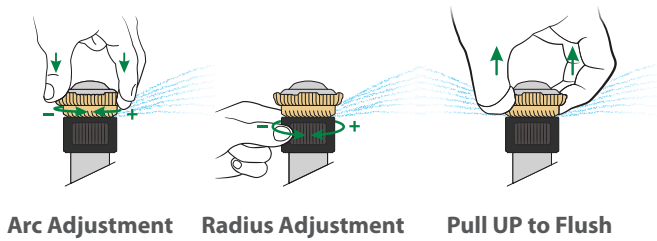

User-Friendly Convenience

R-VAN nozzles allow you to adjust the rotating spray pattern by hand, with no tools required, and flush debris manually by simply pulling up on the nozzle, streamlining installation and maintenance time.

Real Performance Advantages

Larger droplets and thick, wind-resistant streams result in more uniform coverage – even at long distances.

Inventory & Operational Savings

Cover any area with just nine nozzles, while also reducing zone run times; using the R-VAN line for complete coverage lowers your inventory costs and reduces installation time.

RAIN  **BIRD**®

R-VAN Rotary Nozzles

Making Installation and Maintenance Easier

- Adjust the arc and radius* by hand – no tools needed!
- Pull up to flush for easy debris removal and maximized performance
- Leverage the nozzles' matched precipitation rates to simplify design and zoning

Improving Watering Efficiencies Up to 30%

- Gentle, rotating streams create uniform coverage at lower precipitation rates
- Multi-stream technology optimizes absorption for healthier lawns
- Larger droplets and thicker streams cut through wind and keep water in target zone