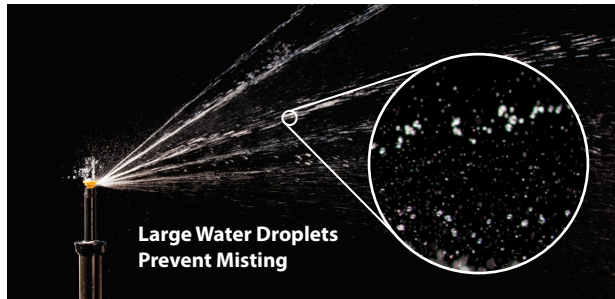

Real Performance Advantages

Larger droplets and thick, wind-resistant streams result in more uniform coverage – even at long distances.

Inventory & Operational Savings

Cover any area with just nine nozzles, while also reducing zone run times; using the R-VAN line for complete coverage lowers your inventory costs and reduces installation time.

RAIN  **BIRD**®

R-VAN Rotary Nozzles

Making Installation and Maintenance Easier

- Adjust the arc and radius* by hand – no tools needed!
- Pull up to flush for easy debris removal and maximized performance
- Leverage the nozzles' matched precipitation rates to simplify design and zoning

Improving Watering Efficiencies Up to 30%

- Gentle, rotating streams create uniform coverage at lower precipitation rates
- Multi-stream technology optimizes absorption for healthier lawns
- Larger droplets and thicker streams cut through wind and keep water in target zone