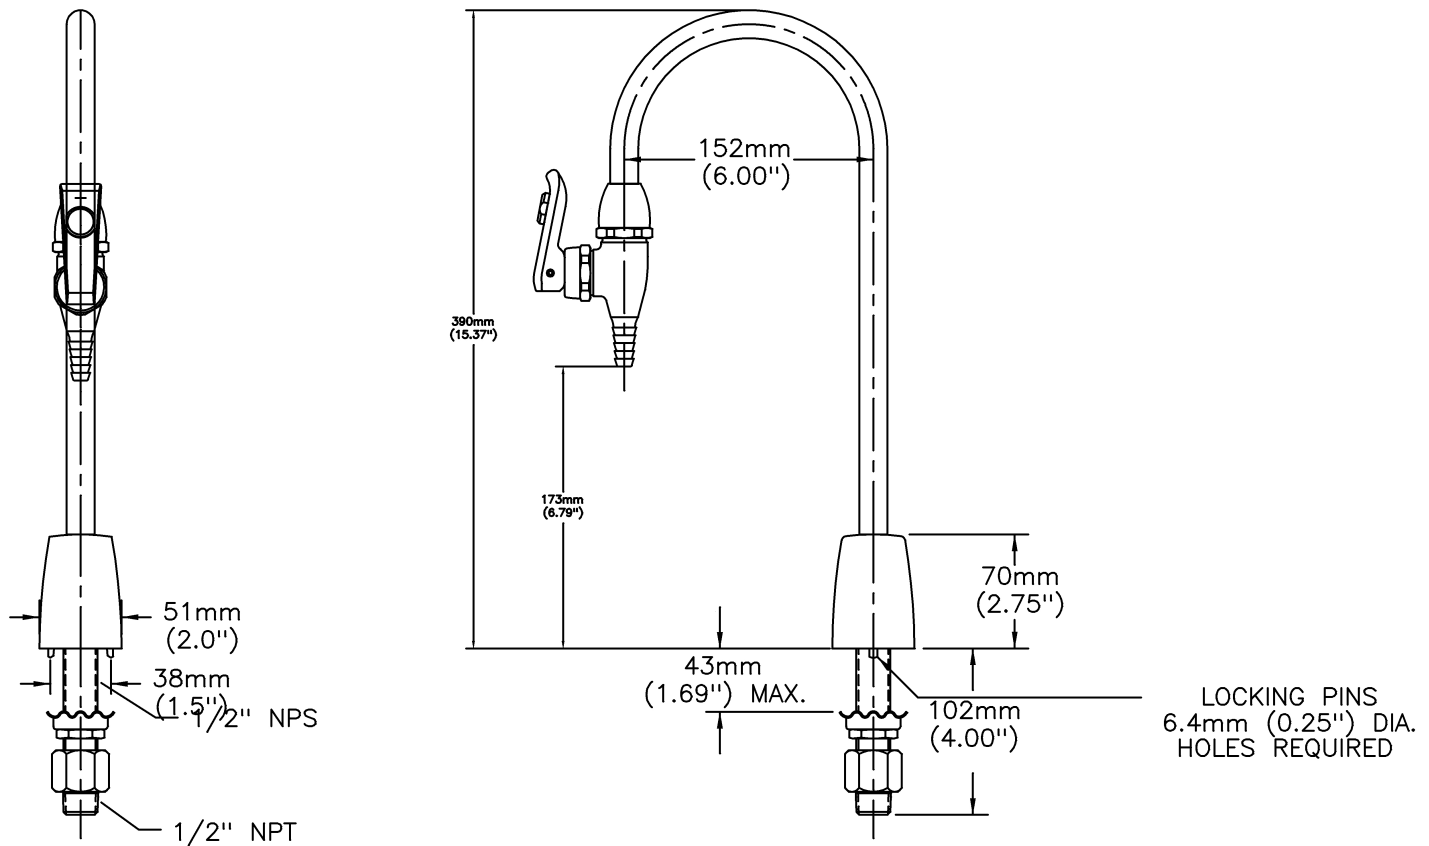

Distilled Water Faucets

Deckmount distilled water faucet

Model No: W6635DW

COMPLIES WITH:

- (Contact Delta Representative for State and/or Local Approvals)

SPECIFICATION:

- Deckmount pure water faucet complete with W6629 Celcon valve with 6 serration hose end
- Engineered from modern materials to keep distilled water pure. Celcon control valve is chemically inert to most common laboratory chemicals (not hydrochloric or sulphuric acids)
- Life tested to 500,000 cycles. Operates up to 414kPa (60 psi) line pressure
- Flexible diaphragm seat is moulded to the stem for positive action, seal and long life. Valve diaphragm and entire waterway is inert Tygon material with a Celcon union inlet connection, preventing contact of water with metal components. 1/2" M.I.P. size
- Double action spring loaded handle provides self-closing and full lock-open flow operation
- All spouts are rigid and made from heavy duty 3/8" I.P.S. brass pipe, with inert lining Tygon tubing.
- Smooth, glossy chrome plated finish allows for ease of cleaning
- Forged brass turret with vandal resistant locking pins to prevent damage to mounting surface (can be removed in field if not required)
- Brass locknut and raised lockwasher to provide positive gripping during installation
- Celcon 1/2" NPT union tail inlet
- 1/2" NPS shank
- Deckmount distilled water faucet
- Chrome Finish
- Spout: - 6" Radius Gooseneck (standard)
- Outlet: Self-closing and lock-open celcon control valves
- Assembled Shank:
- Indexed For: DW - Distilled Water (White)

NOTE ALIGNMENT OF
LOCKING PINS TO
ORIENTATION OF
RIGID SPOUT.

Delta reserves the right (1) to make changes to specifications and materials, and (2) to change or discontinue models, both without notice or obligation. Dimensions are for reference. Measurement may vary plus or minus 6mm(0.25"). Mounting locations are suggested only. Check with local codes for requirements in your area. This spec was produced November 03, 2011.