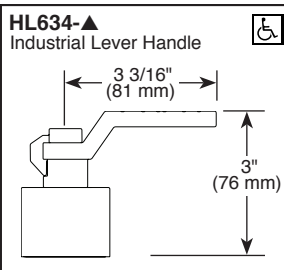

▲ Designate finish suffix

Brizo Kitchen & Bath Company reserves the right (1) to make changes in specifications and materials, and (2) to change or discontinue models, both without notice or obligation. Dimensions are for reference only. See current full-line price book or www.brizo.com for finish options and product availability.

Brizo Kitchen & Bath Company

55 E. 111th Street, Indianapolis, Indiana 46280
350 South Edgeware Road, St. Thomas, ON N5P 4L1
© 2020 Brizo Kitchen & Bath Company