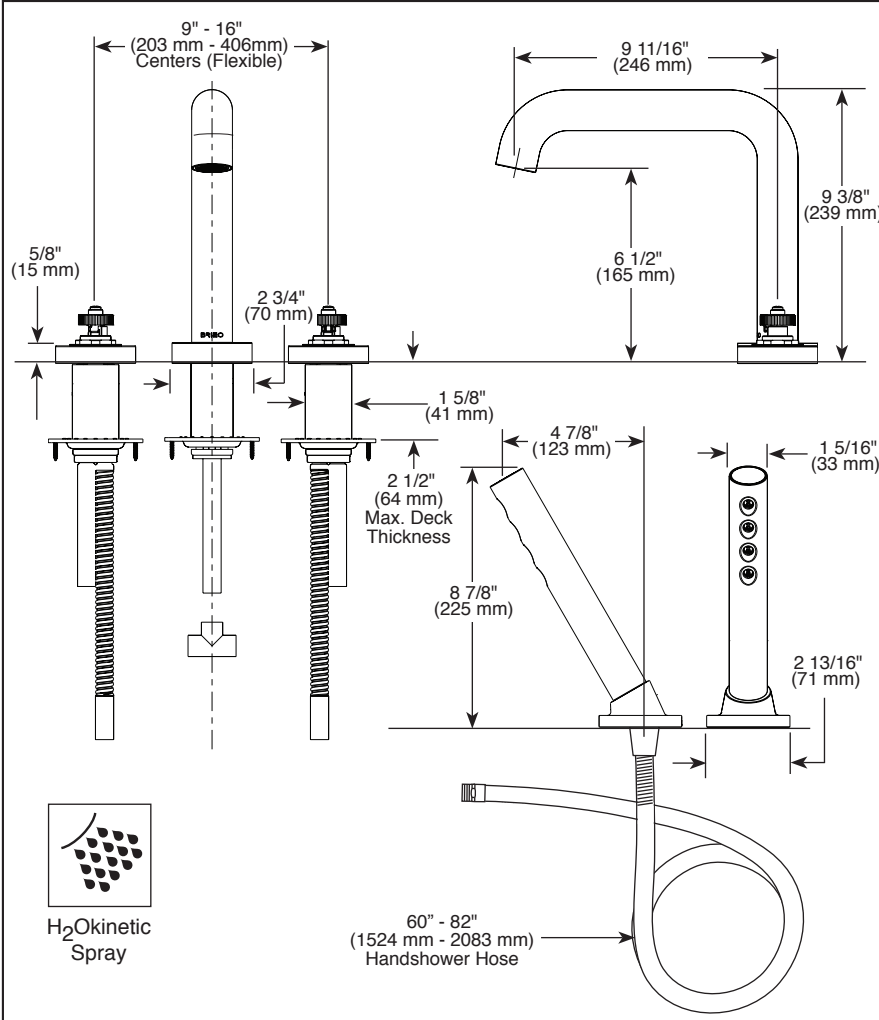

T67335-▲LHP

T67435-▲LHP

Submitted Model No.: _____

Specific Features: _____

BRIZO®

ROMAN TUB FAUCET TRIM

- Litze® Bath Collection
- Three Hole Installation (T67335-LHP)
- Four Hole Installation (T67435-LHP)

FEATURES:

- H₂Okinetic Technology®

STANDARD SPECIFICATIONS:

- Trim only for two handle Roman Tub faucet for concealed mounting
- Temperature and volume controlled with handles
- Rough-In kit required to complete installation, sold separately (R64707 for four hole and R62707 for three hole). There are separate specification sheets available for each rough-in kit.
- Handshower includes double check valves for backflow prevention (T67435)
- Handshower max flow rate 1.75 gpm @ 80 psi, 6.6 L/min @ 550 kPa
- 60" - 82" (1524 mm - 2083 mm) stretchable finished metal hose

COMPLIES WITH:

- ASME A112.18.1 / CSA B125.1
- Indicates compliance to ICC/ANSI A117.1 - Valve control only
- EPA WaterSense® - Applies to T67435-▲LHP only

▲ Designate finish suffix

Brizo Kitchen & Bath Company reserves the right (1) to make changes in specifications and materials, and (2) to change or discontinue models, both without notice or obligation. Dimensions are for reference only. See current full-line price book or www.brizo.com for finish options and product availability.