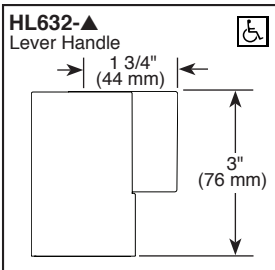

▲ Designate finish suffix

Brizo Kitchen & Bath Company reserves the right (1) to make changes in specifications and materials, and (2) to change or discontinue models, both without notice or obligation. Dimensions are for reference only. See current full-line price book or www.brizo.com for finish options and product availability.

Brizo Kitchen & Bath Company

55 E. 111th Street, Indianapolis, Indiana 46280
350 South Edgeware Road, St. Thomas, ON N5P 4L1
© 2020 Brizo Kitchen & Bath Company