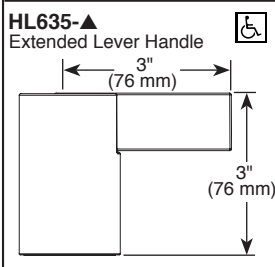

▲ Designate finish suffix

Brizo Kitchen & Bath Company reserves the right (1) to make changes in specifications and materials, and (2) to change or discontinue models, both without notice or obligation. Dimensions are for reference only. See current full-line price book or www.brizo.com for finish options and product availability.

Brizo Kitchen & Bath Company

55 E. 111th Street, Indianapolis, Indiana 46280
350 South Edgeware Road, St. Thomas, ON N5P 4L1
© 2020 Brizo Kitchen & Bath Company