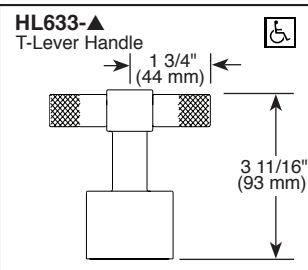

▲ Designate finish suffix

Brizo Kitchen & Bath Company reserves the right (1) to make changes in specifications and materials, and (2) to change or discontinue models, both without notice or obligation. Dimensions are for reference only. See current full-line price book or www.brizo.com for finish options and product availability.

Brizo Kitchen & Bath Company

55 E. 111th Street, Indianapolis, Indiana 46280
350 South Edgeware Road, St. Thomas, ON N5P 4L1
© 2020 Brizo Kitchen & Bath Company