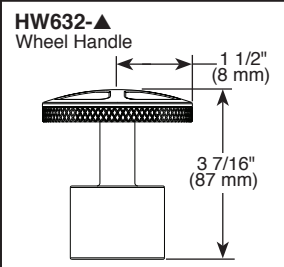

▲ Designate finish suffix

Brizo Kitchen & Bath Company reserves the right (1) to make changes in specifications and materials, and (2) to change or discontinue models, both without notice or obligation. Dimensions are for reference only. See current full-line price book or www.brizo.com for finish options and product availability.

Brizo Kitchen & Bath Company

55 E. 111th Street, Indianapolis, Indiana 46280
350 South Edgeware Road, St. Thomas, ON N5P 4L1
© 2020 Brizo Kitchen & Bath Company