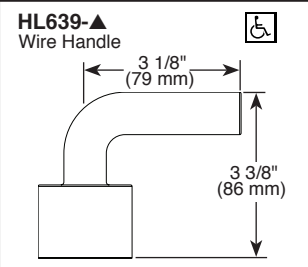

▲ Designate finish suffix

Brizo Kitchen & Bath Company reserves the right (1) to make changes in specifications and materials, and (2) to change or discontinue models, both without notice or obligation. Dimensions are for reference only. See current full-line price book or www.brizo.com for finish options and product availability.

Brizo Kitchen & Bath Company

55 E. 111th Street, Indianapolis, Indiana 46280
350 South Edgeware Road, St. Thomas, ON N5P 4L1
© 2020 Brizo Kitchen & Bath Company