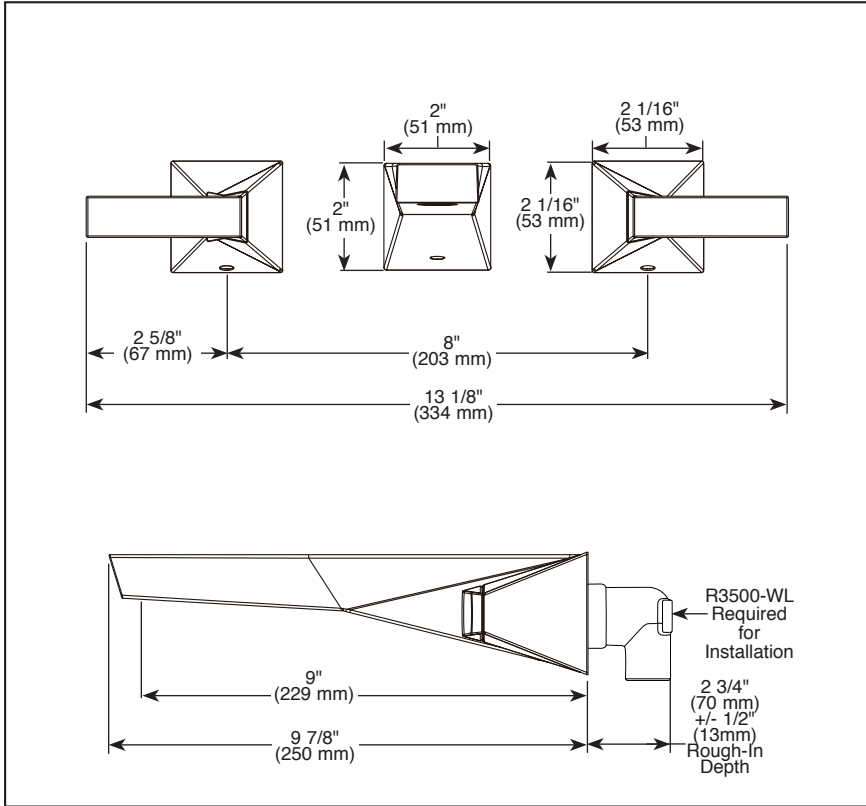

Submitted Model No.: _____

Specific Features: _____

▲ Designate Proper Finish Suffix

see what Delta can do™

BATHROOM FAUCET

- Trillian™ Bath Collection
- Two Handle Wall Mount

FEATURES:

- Lumicoat™ Finish (-PR models only)
- Lumicoat™ Finishes easily wipe clean without cleaners and chemicals on the products most commonly touched areas

STANDARD SPECIFICATIONS:

- Max flow rate 1.2 gpm @ 60 psi, 4.5 L/min @ 414 kPa
- Three hole wall mount
- 1/4 turn stops
- Accommodates wall thicknesses from 1/8" to 1 1/8"
- Cartridges ship with rough
- 1/2"-14 NPT threaded female inlets
- Rough-In R3500-WL required for installation
- Drain sold separately