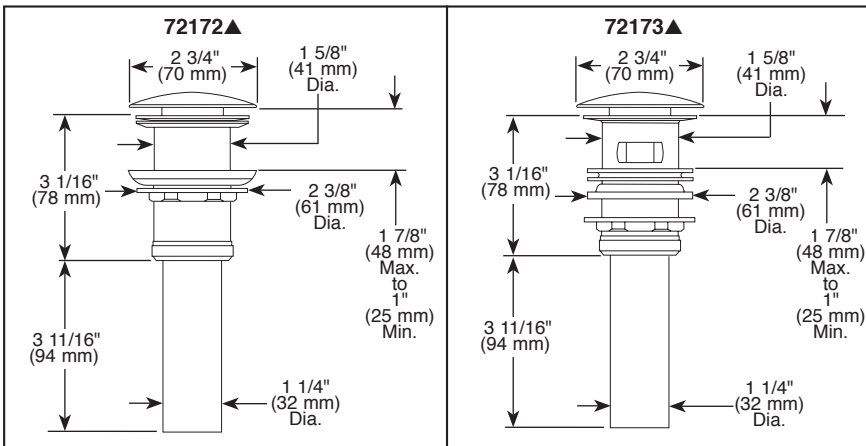

Submitted Model No.: _____

Specific Features: _____

▲ Designate Proper Finish Suffix

see what Delta can do™

BATHROOM FAUCET

- Trillian™ Bath Collection
- Two Handle Wall Mount

FEATURES:

- Lumicoat™ Finish (-PR models only)
- Lumicoat™ Finishes easily wipe clean without cleaners and chemicals on the products most commonly touched areas

STANDARD SPECIFICATIONS:

- Max flow rate 1.2 gpm @ 60 psi, 4.5 L/min @ 414 kPa
- Three hole wall mount
- 1/4 turn stops
- Accommodates wall thicknesses from 1/8" to 1 1/8"
- Cartridges ship with rough
- 1/2"-14 NPT threaded female inlets
- Rough-In R3500-WL required for installation
- Drain sold separately