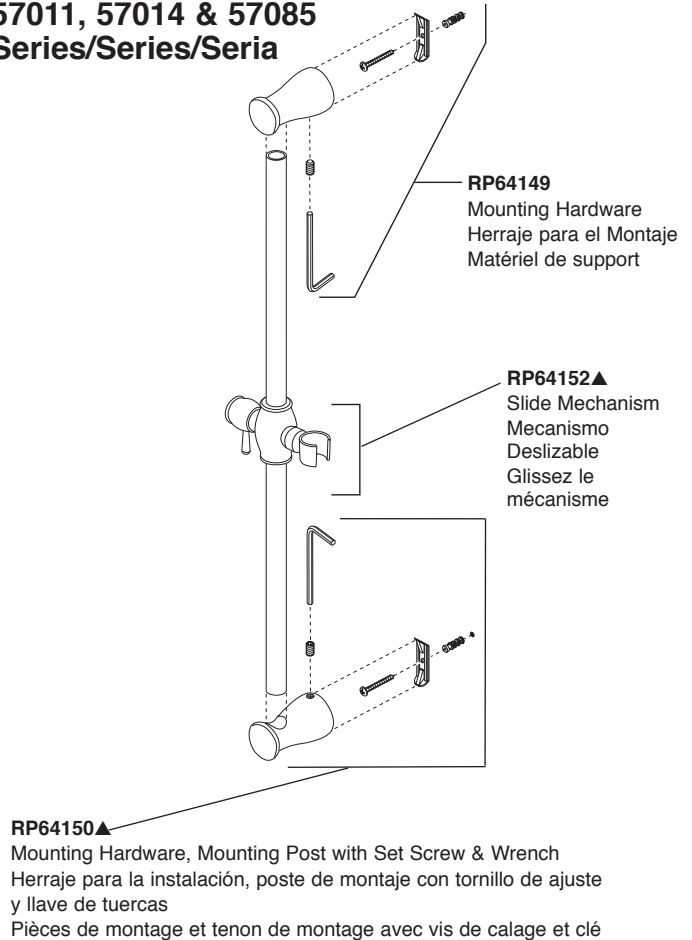

57011, 57014 & 57085
Series/Series/Seria