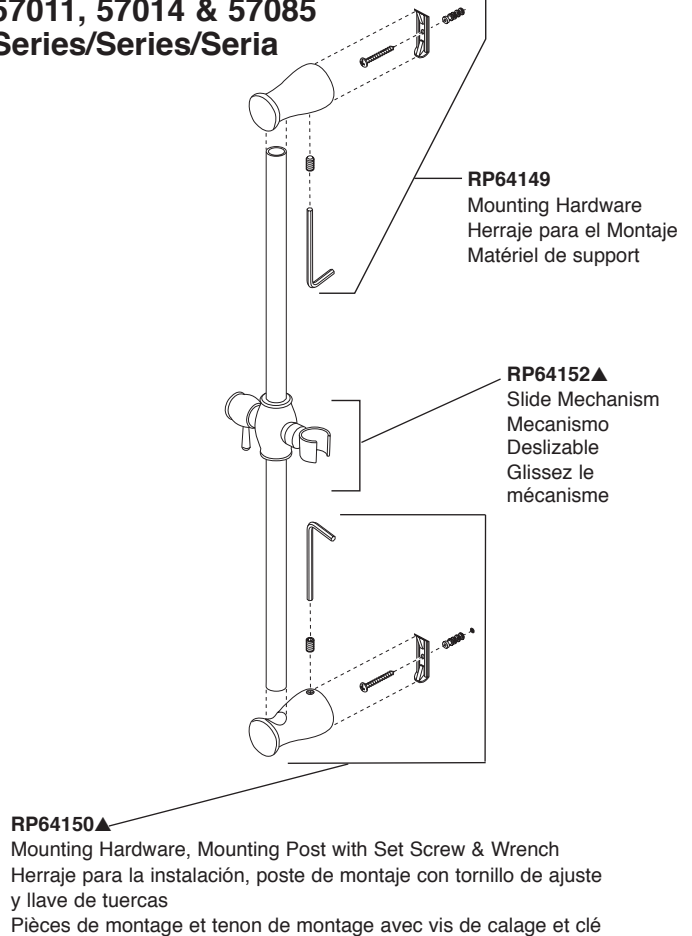

57011, 57014 & 57085
Series/Series/Seria