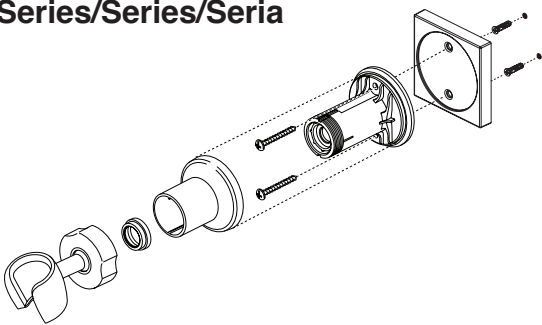

U3401-PK▲
Shower Arm Mount
Soporte para brazo de
ducha
Support de bras de
douche

55552, 55567, 55051, 55140, 55530
& 55799
Series/Series/Seria

U4010-PK▲
Hand shower holder
Teleducha titular
Support douchette